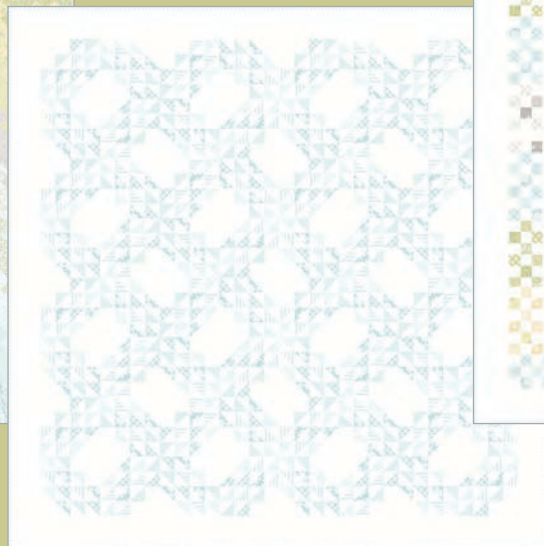

AQ 290 Waves 90" x 90"