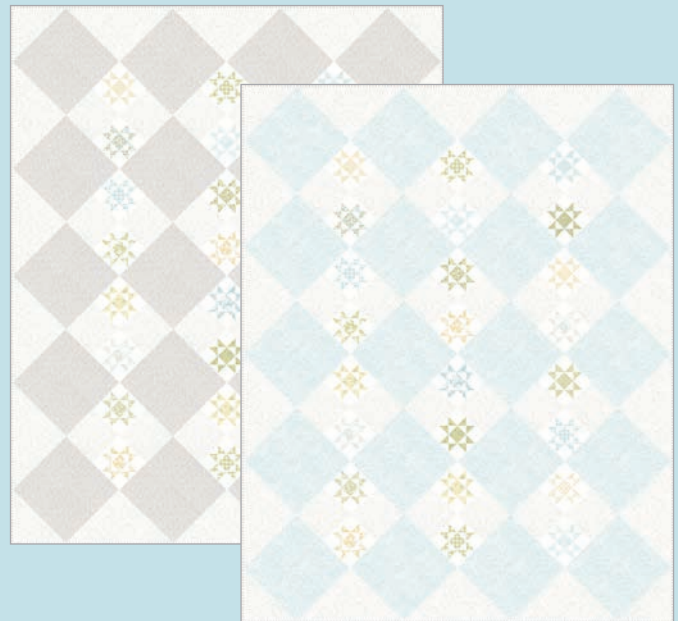

The Shores

brenda riddle designs home of Acorn Quilt & Gift Company

NOVEMBER DELIVERY

re • lax

Make or become less
tense or anxious

AQ 288 Prisims Applique 60" x 60"

AQ 288 Prisims Pieced
84" x 84"

KIT
18740

AQ 291 Falling Stars 68" x 85"
Gray Version

AQ 291 Falling Stars 68" x 85"
Blue Version

When I hear the phrase, *The Shores*, the first thing that comes to mind is "relax". Whether it be the shore of an ocean, a lake, a river, or a stream... that is the feeling that I wanted this collection to evoke.

•29 Prints •100% Premium Cotton
 ABs include one panel - 6890-18. F8s, JRs, LCs, MCs & PPs do not include panels.
 JRs, LCs, MCs & PPs include 30 skus plus two each of 6891, 6892-14, 15 & 16 and 6893.
 Bella Coordinates are not included in the assortments and precuts.