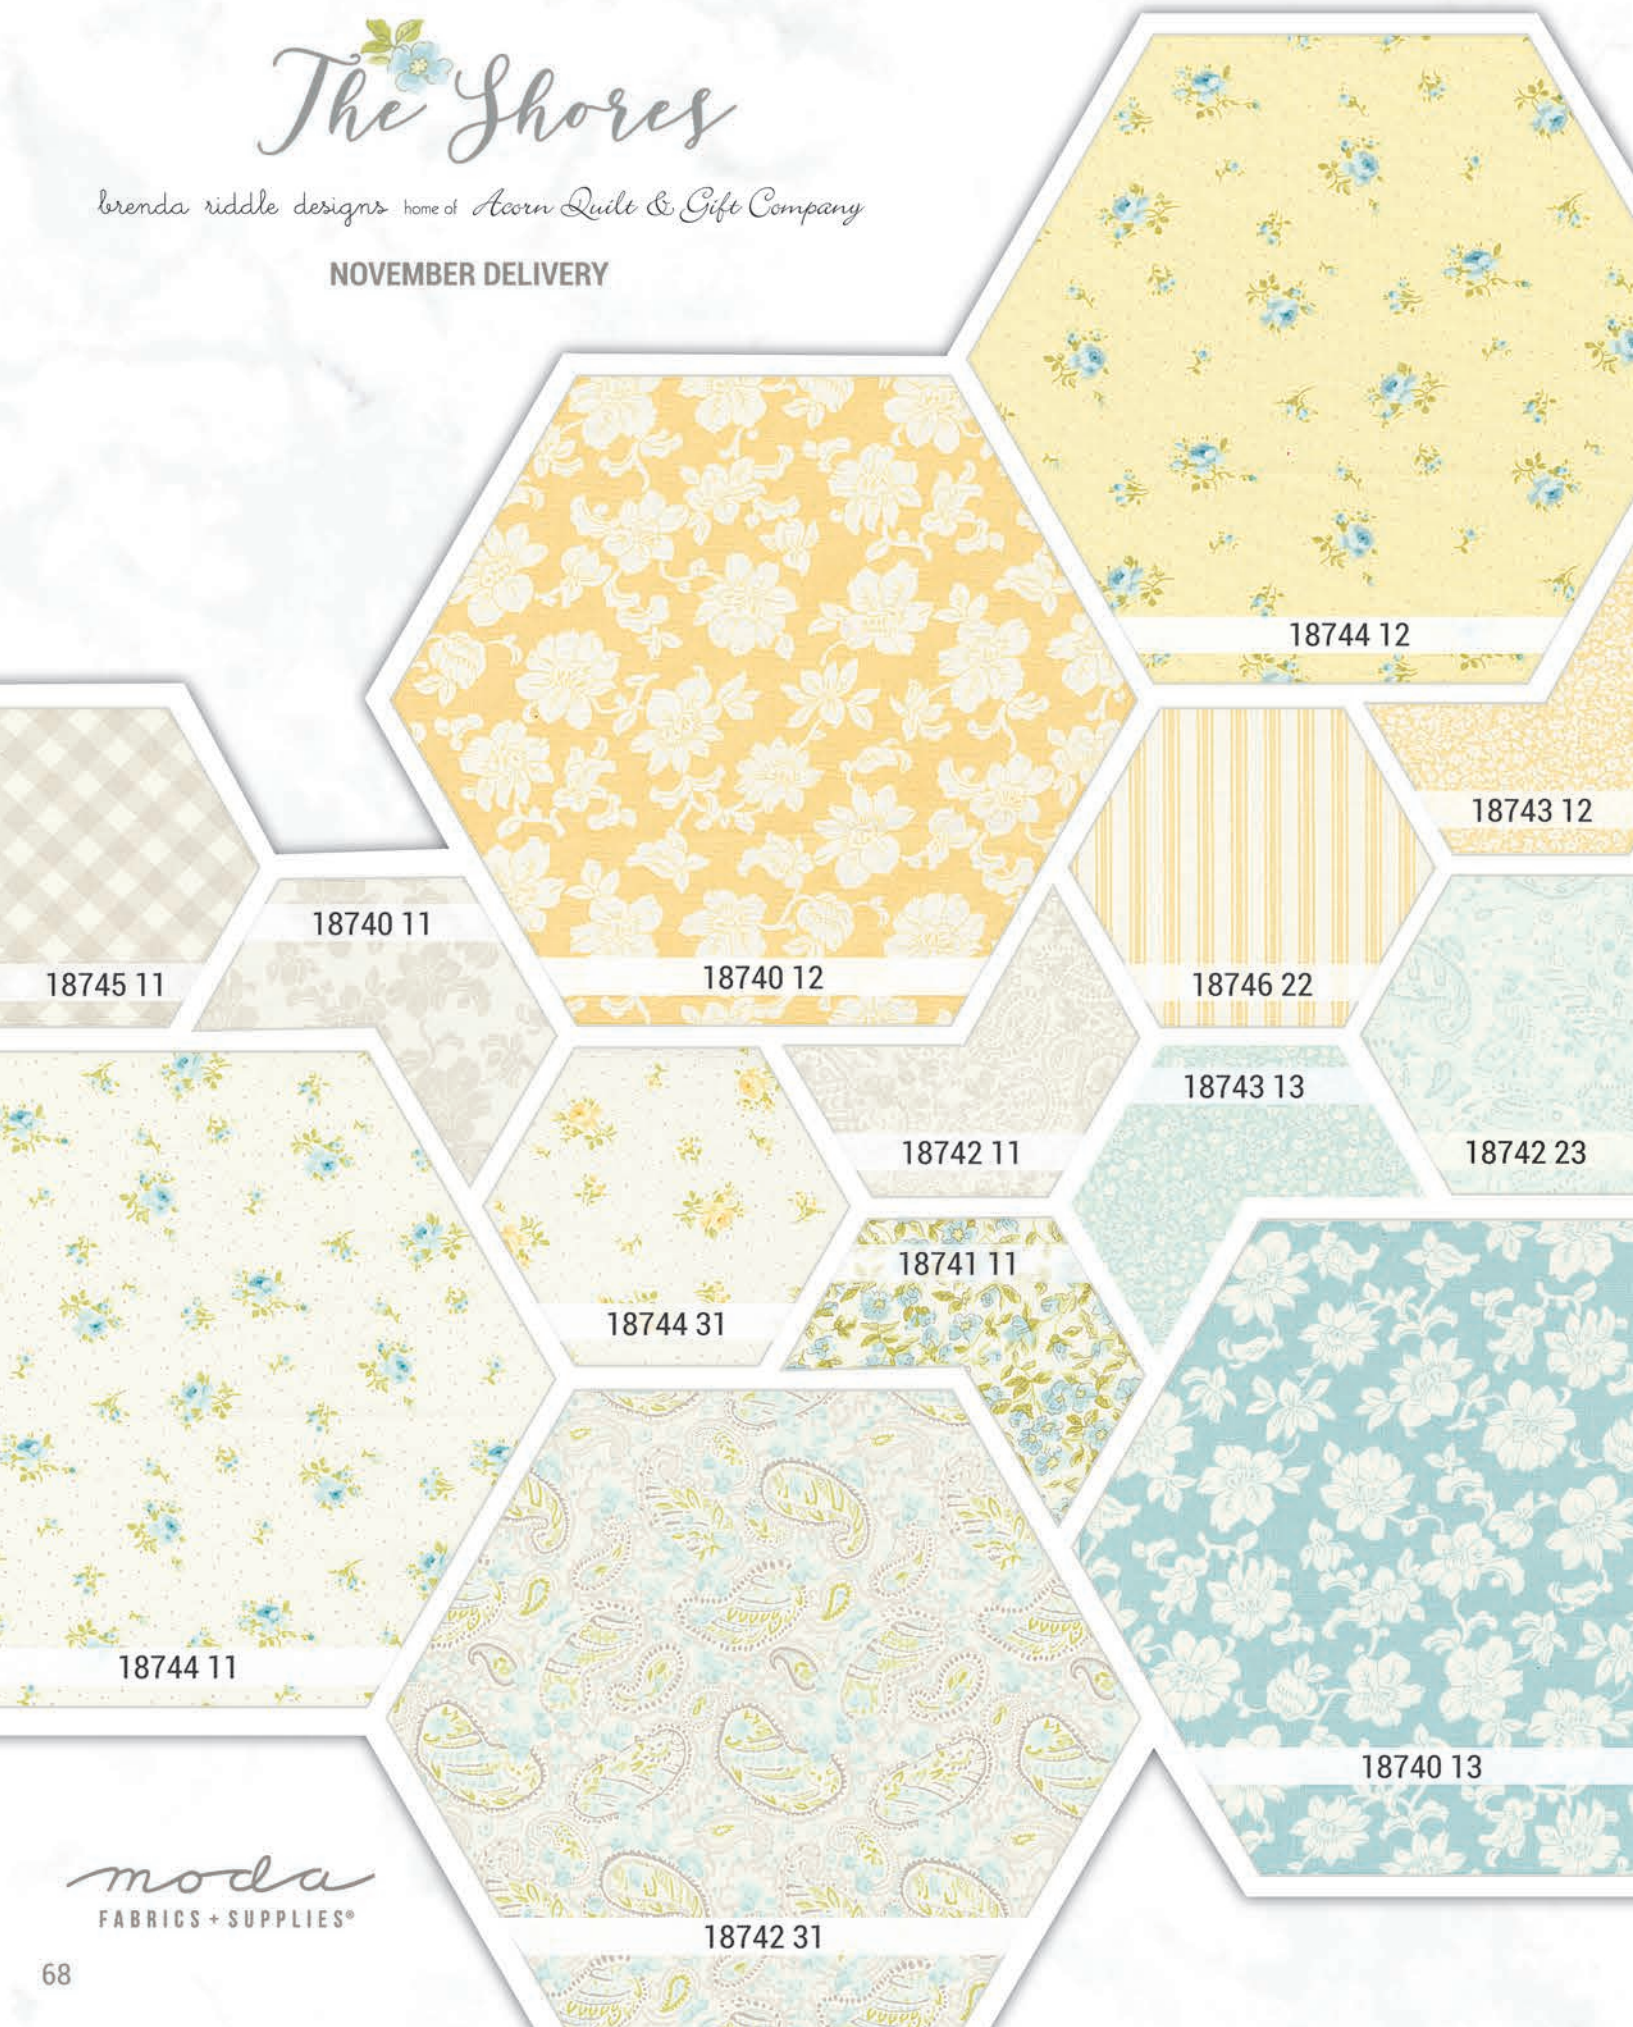

The Shores

brenda riddle designs home of Acorn Quilt & Gift Company

NOVEMBER DELIVERY

18744 12

18743 12

18740 11

18745 11

18740 12

18746 22

18743 13

18742 23

18742 11

18741 11

18744 31

18744 11

18740 13

moda
FABRICS + SUPPLIES®

18742 31