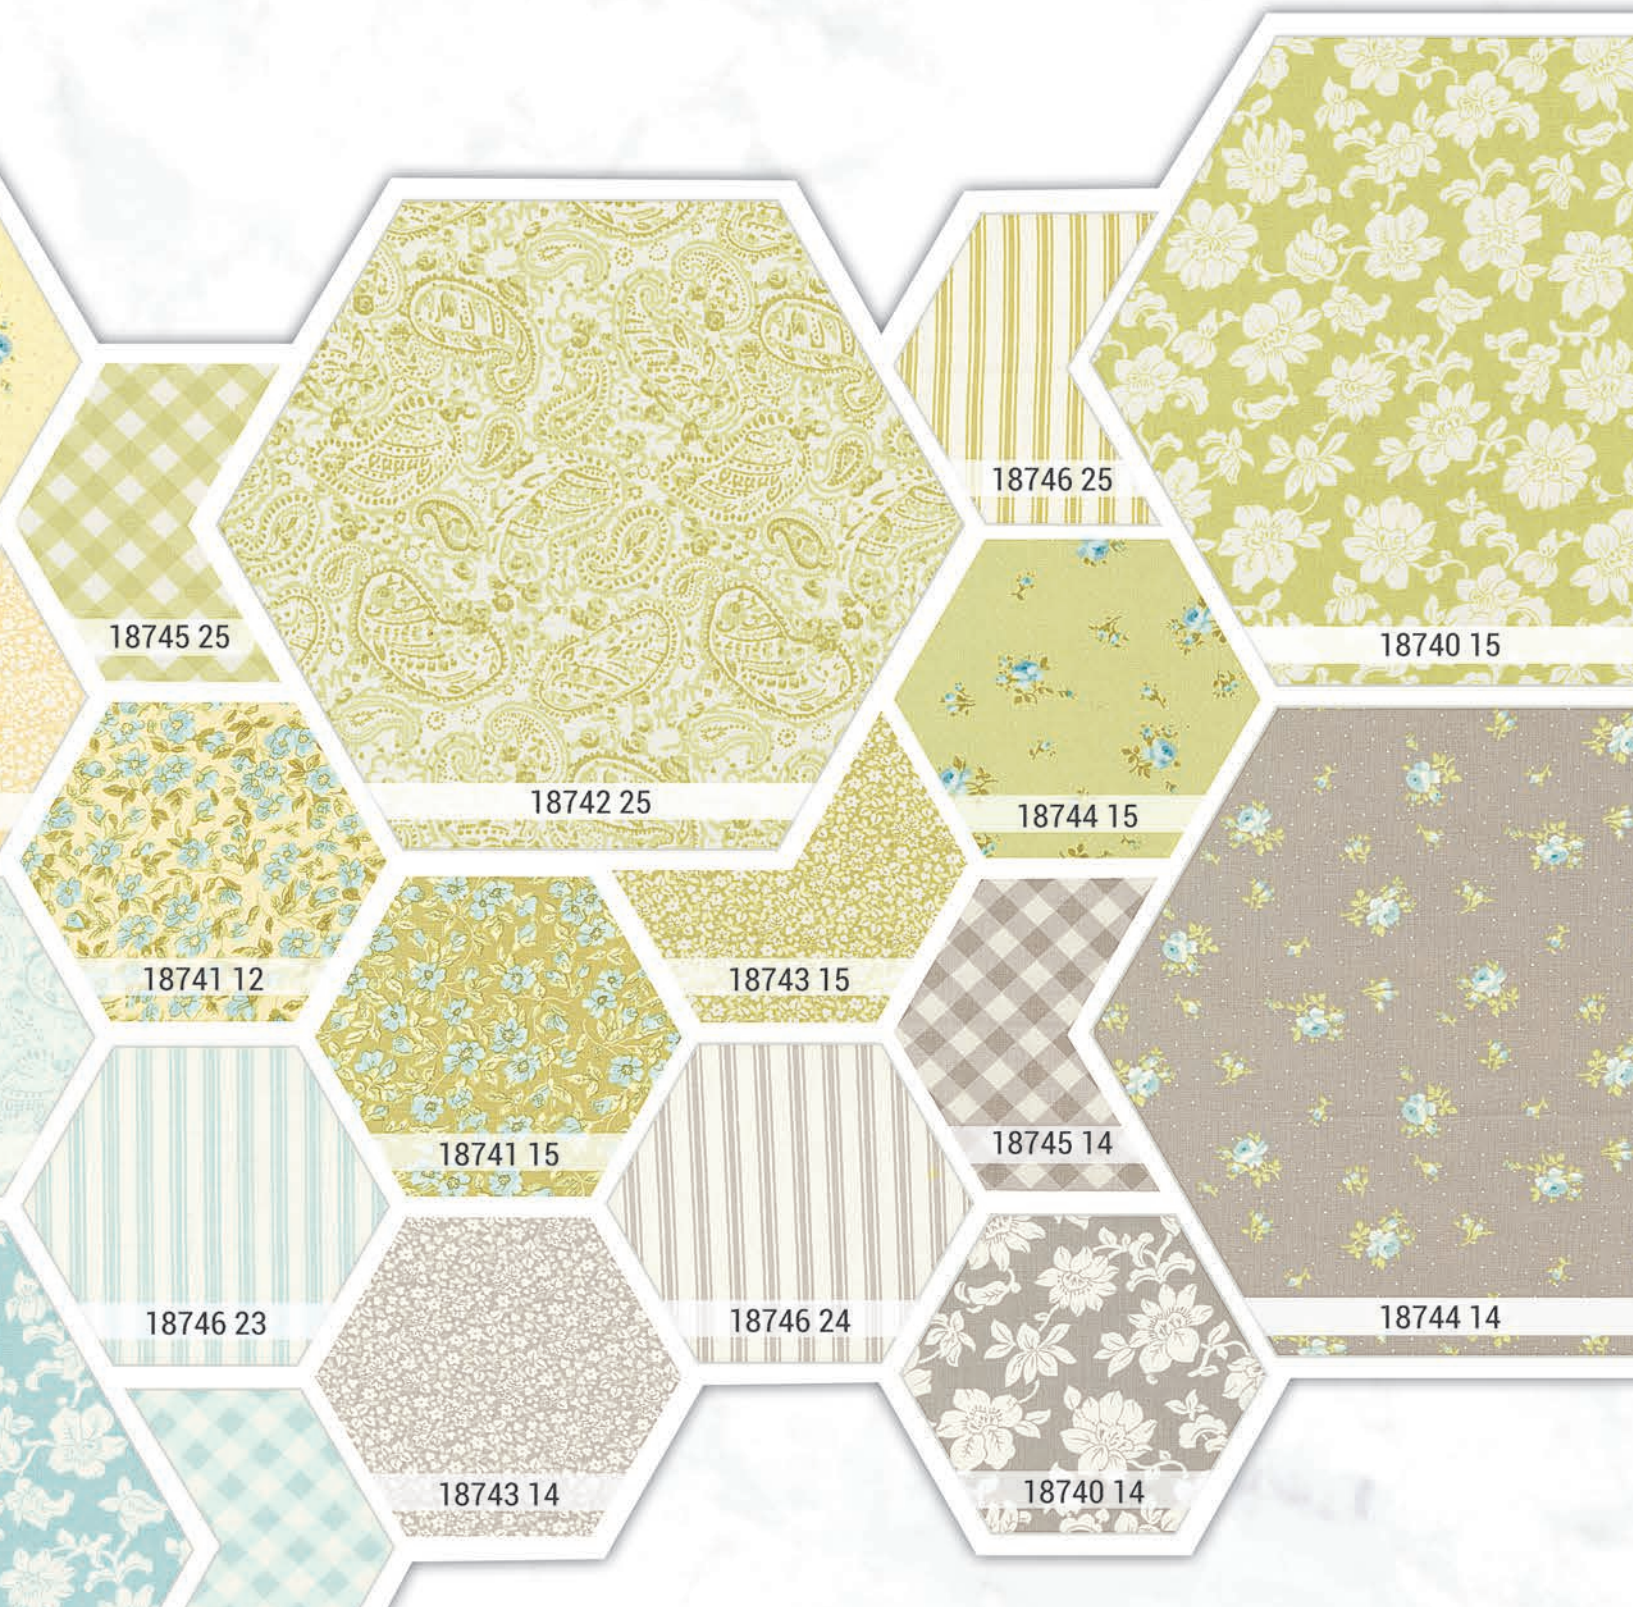

AQ 291 Falling Stars 68" x 85"
Gray Version

AQ 291 Falling Stars 68" x 85"
Blue Version

When I hear the phrase, *The Shores*, the first thing that comes to mind is "relax". Whether it be the shore of an ocean, a lake, a river, or a stream... that is the feeling that I wanted this collection to evoke.

18740 11

18745 11

18740 12

18746 22

18743 13

18742 23

18742 11

18741 11

18744 31

18744 11

18740 13

moda
FABRICS + SUPPLIES®

18742 31

BELLA COORDINATES

- 200
- 148
- 72
- 262
- 83

18740 **Asst. 15** **Asst. 10** **AB** **F8** **JR** **LC** **MC** **PP** **KIT** **NOVEMBER DELIVERY**

•29 Prints •100% Premium Cotton
 ABs include one panel - 6890-18. F8s, JRs, LCs, MCs & PPs do not include panels.
 JRs, LCs, MCs & PPs include 30 skus plus two each of 6891, 6892-14, 15 & 16 and 6893.
 Bella Coordinates are not included in the assortments and precuts.