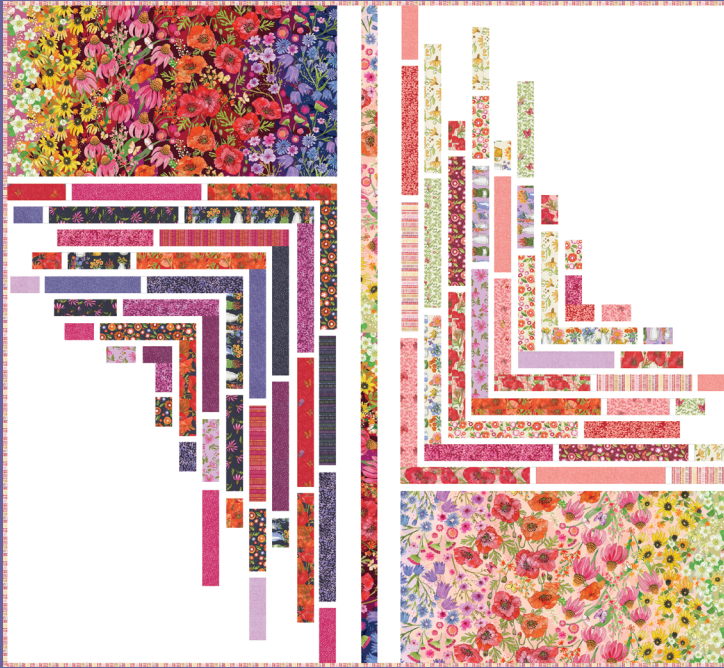

projects

RPQP TS164 Turn Signal 87" x 80 JR Friendly