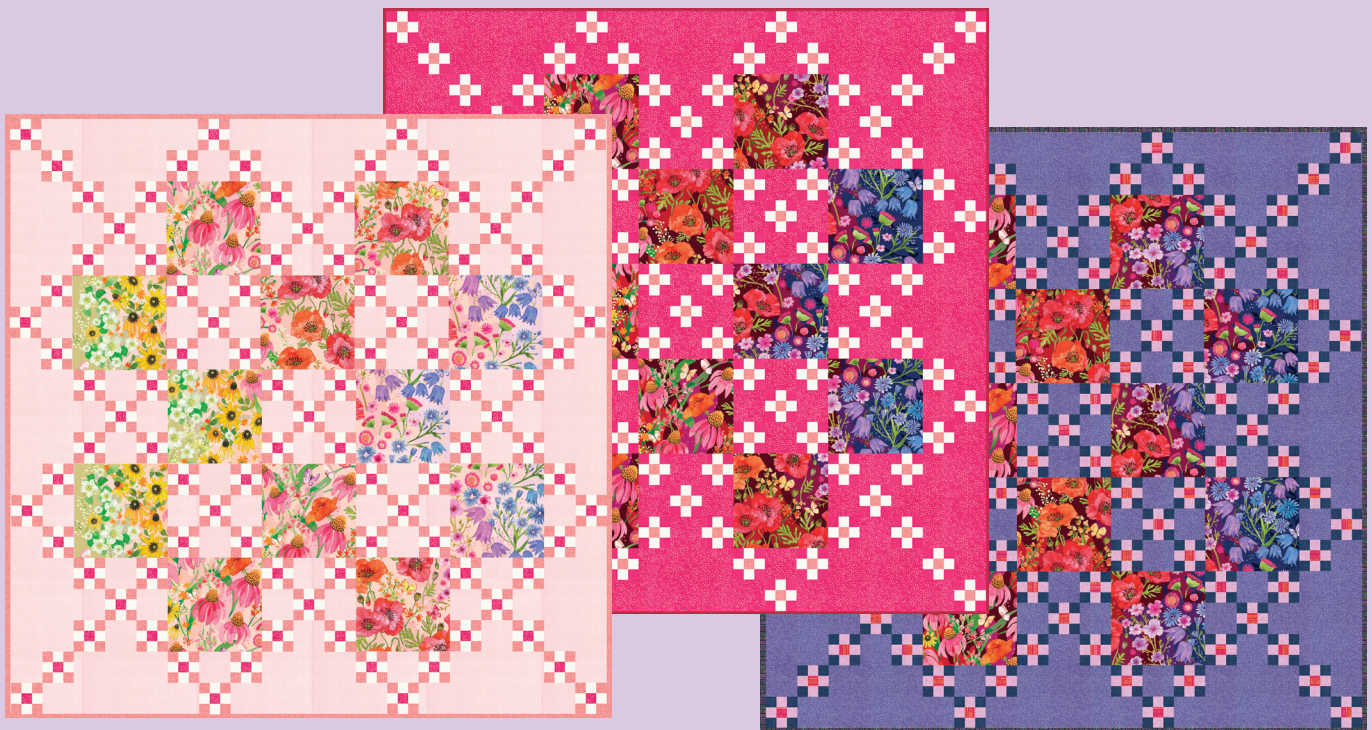

The quilt projects for this group show numerous ways to use the WOF prints. A charm pack table runner, "Centerpieced," makes small 3" blocks with the colorful floral borders on each side. "Gathering Wildflowers" uses FQ or 1/4 yard cuts to make sweet flower blocks that lineup between the panels. "Fiona's Daisy Chain" is an Irish Chain quilt with a twist of the large squares using the wildflower print. And a modern quilt uses a jelly roll with the panels to make "Turn Signal" and lead your eye between dark and light sides.

# Superbloom

ROBIN  PICKENS

Full WOF Shown

*Untamed blossoms paint joy upon my heart*

projects

RPQP TS164 Turn Signal 87" x 80 JR Friendly

RPQP C163 Centerpieced Floral Runner  
60" x 16" PP Friendly  
Additional Sizes Available