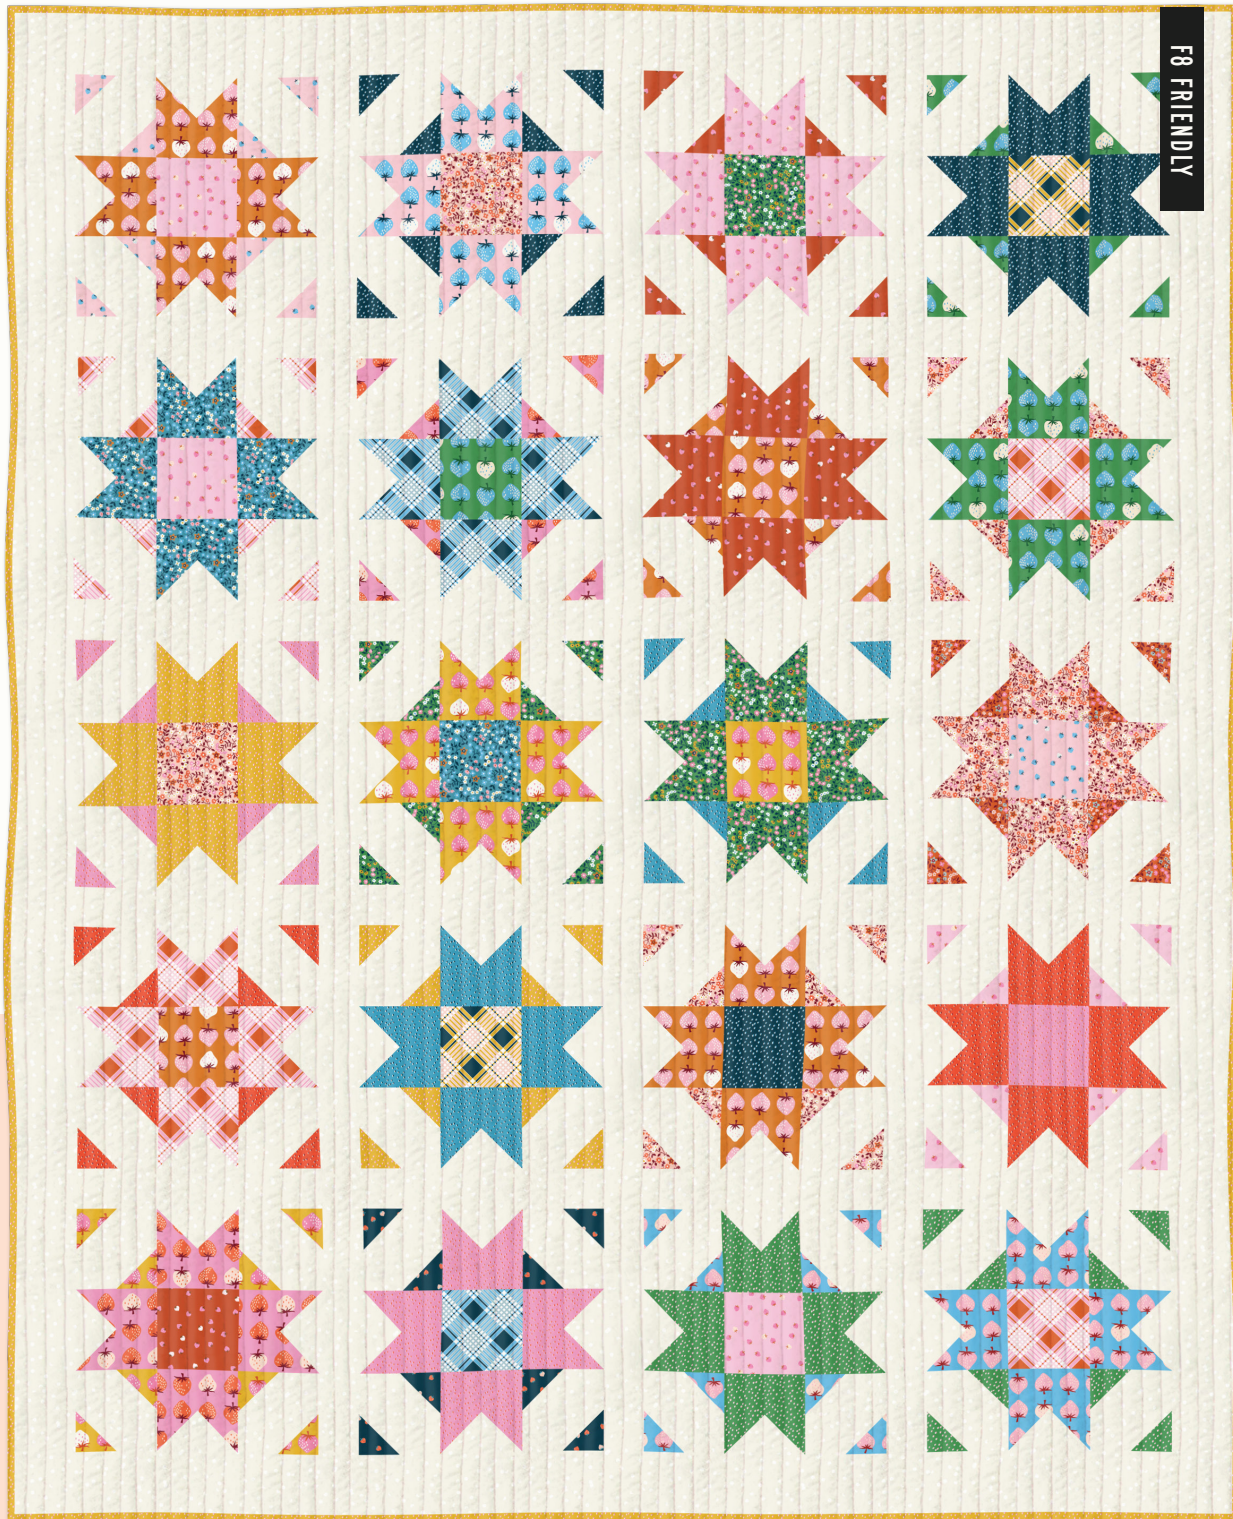

AG 544  
Noodlehead  
Redwood Tote

*shown in canvas*

53" x 66"

PPP 18 Pen + Paper Patterns - Fresh as a Daisy

59" x 63"

QL 124 Quilty Love - Compass Star

60" x 74"

TCJ 123 Then Came Jun