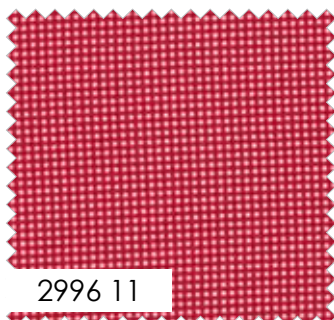

BHD 2172 Pillow Party USA
14" x 14"

Prairie Days by Bunny Hill Designs

PORCELAIN
9900 182

COUNTRY RED
900 17

WATERFALL
9900 397

ADMIRAL BLUE
9900 48

BELLA SOLID COORDINATES

Tag size is approx. 1" x 2"

moda FABRICS + SUPPLIES®

SEPTEMBER DELIVERY

Prairie Days by Bunny Hill Designs

2990 13

2996 13

2995 13

2994 16

2991 14

2993 14

2991 12

2996 11

2995 12

2994 15

2993 13

2990 11

2990