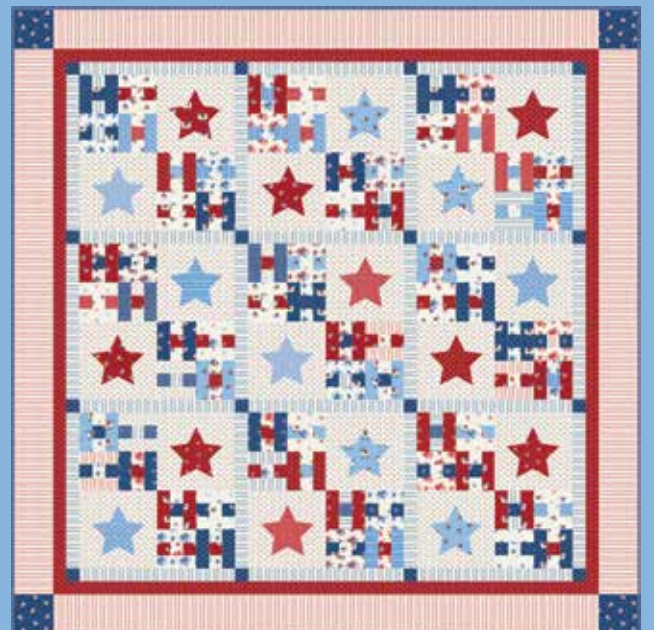

Prairie Days

by Bunny Hill Designs
... Life is sweeter on the prairie.

BHD 2171 Made In The USA
48" x 48" PP Friendly

KIT
2990

BOM
9 Mos

BHD 2170 Prairie Days BOM 9 Months
53" x 60"

Book by
Bunny Hill Designs
Available Now!

B1545
Pumpkin Hill

Come with me and return to the simple life, where homemade is "best made," and neighbor helps neighbor. Let's celebrate this good life together with Prairie Days. Little prints in shades of Prairie Red, Dusk Blue, Sky Blue, and Milk White make this collection crisp and delightful. Use my tag panel to add the perfect finishing touch to all the projects you're sure to make. So let's pet those sheep and hug our neighbors, it's time for some fun!

BHD 2172 Pillow Party USA
14" x 14"

Prairie Days by Bunny Hill Designs

PORCELAIN
9900 182

COUNTRY RED
900 17

WATERFALL
9900 397

ADMIRAL BLUE
9900 48

BELLA SOLID COORDINATES

Tag size is approx. 1" x 2"