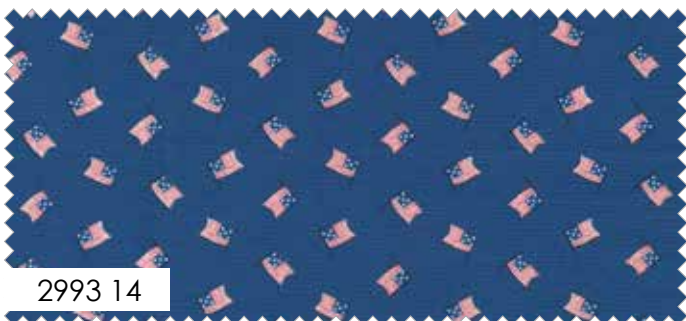

BHD 2172 Pillow Party USA
14" x 14"

Prairie Days by Bunny Hill Designs

PORCELAIN
9900 182

COUNTRY RED
900 17

WATERFALL
9900 397

ADMIRAL BLUE
9900 48

BELLA SOLID COORDINATES

Tag size is approx. 1" x 2"

moda FABRICS + SUPPLIES®

SEPTEMBER DELIVERY

Prairie Days by Bunny Hill Designs

2990 13

2996 13

2995 13

2994 16

2991 14

2993 14

2991 12

2996 11

2995 12

2994 15

2993 13

2990 11

2990