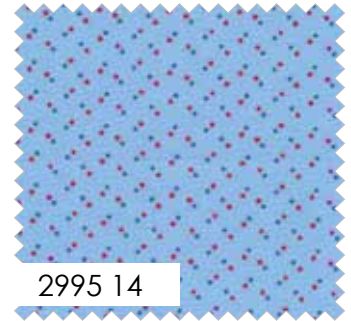

BHD 2172 Pillow Party USA
14" x 14"

Prairie Days by Bunny Hill Designs

PORCELAIN
9900 182

COUNTRY RED
900 17

WATERFALL
9900 397

ADMIRAL BLUE
9900 48

BELLA SOLID COORDINATES

Tag size is approx. 1" x 2"