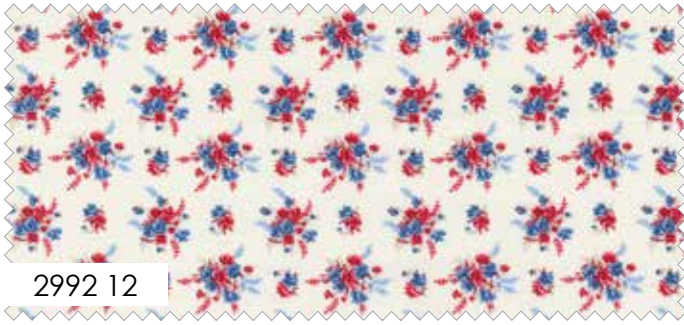

B1545
Pumpkin Hill

Come with me and return to the simple life, where homemade is "best made," and neighbor helps neighbor. Let's celebrate this good life together with Prairie Days. Little prints in shades of Prairie Red, Dusk Blue, Sky Blue, and Milk White make this collection crisp and delightful. Use my tag panel to add the perfect finishing touch to all the projects you're sure to make. So let's pet those sheep and hug our neighbors, it's time for some fun!

SEPTEMBER DELIVERY

moda FABRICS + SUPPLIES®

[Click Here To Shop This Collection!](#)

BHD 2173 Tag You're It Pincushions
4"x 4" & 4"x 8" PP Friendly

BHD 2175 Callie
6" x 6"

BHD 2174 Good Morning Sunshine Embroidery
5" x 5"

BHD 2172 Pillow Party USA
14" x 14"

Prairie Days by Bunny Hill Designs

PORCELAIN
9900 182

COUNTRY RED
900 17

WATERFALL
9900 397

ADMIRAL BLUE
9900 48

BELLA SOLID COORDINATES

Tag size is approx. 1" x 2"