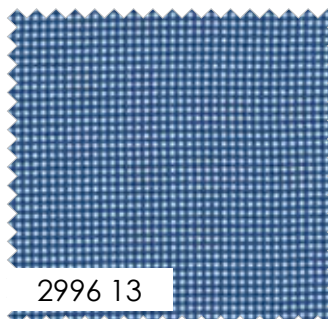

Prairie Days by Bunny Hill Designs

2990

Asst. 15

Asst. 10

AB

F8

JR

LC

MC

PP

KIT

SEPTEMBER DELIVERY

•28 Prints •100% Premium Cotton

JR's, LC's, MC's & PP's include two each of 2991, 2992, 2993 and 2994 - 15 & 16.

modafabrics.com 50

BELLA SOLID COORDINATES

LIGHT BLUE
12051 16

MEDIUM BLUE
12051 15

ROYAL
12051 14