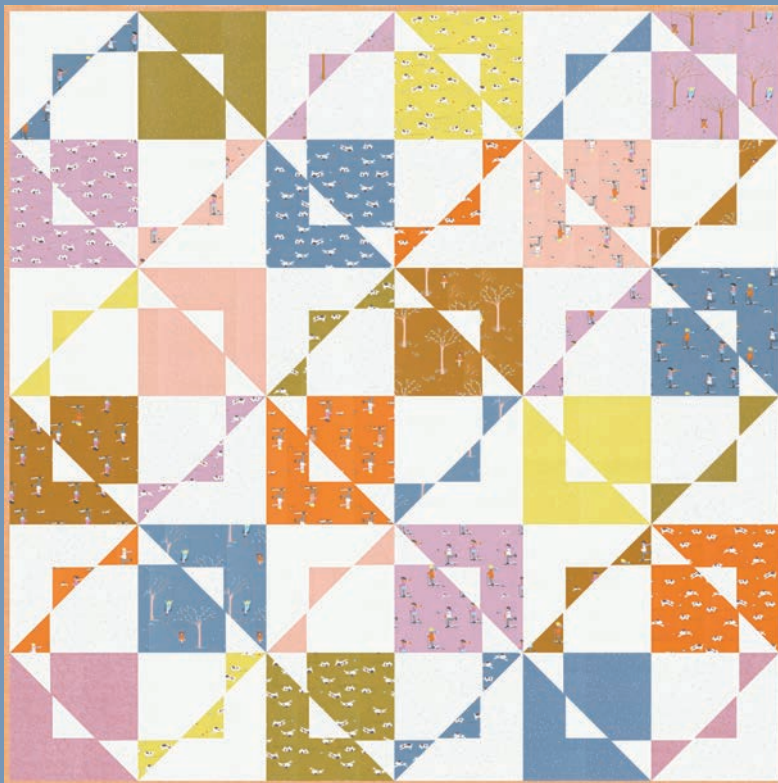

p i p s

BY ANEELA HOEY

Pips is a reflection of the carefree days of childhood. A time where happiness can be absolute and anything feels possible. You may recognise a few familiar prints from my first ever line for Moda - Sherbet Pips. These are mixed with some fun and highly useable new co-ordinates; All delivered in a fresh rainbow palette inspired by a box of coloring pencils. Expect girls on swings, wandering hedgehogs, kids racing on scooters (accompanied by bouncing dogs) and more. Printed on a lighter cotton shirting that works perfectly for quilts, clothing or small projects. These colorful prints are sure to bring out the playful side of your creative imagination.

APRIL DELIVERY

AH 117 Star Trick 70" x 70"

Option 1

Closed

Open

Option 2

Closed

Open