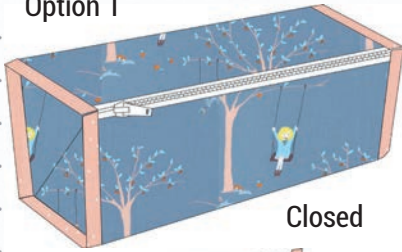

p i p s

BY ANEELA HOEY

Pips is a reflection of the carefree days of childhood. A time where happiness can be absolute and anything feels possible. You may recognise a few familiar prints from my first ever line for Moda - Sherbet Pips. These are mixed with some fun and highly useable new co-ordinates; All delivered in a fresh rainbow palette inspired by a box of coloring pencils. Expect girls on swings, wandering hedgehogs, kids racing on scooters (accompanied by bouncing dogs) and more. Printed on a lighter cotton shirting that works perfectly for quilts, clothing or small projects. These colorful prints are sure to bring out the playful side of your creative imagination.

APRIL DELIVERY

AH 117 Star Trick 70" x 70"

Option 1

Closed

Open

Option 2

Closed

Open

Option 3

Closed

Open

AH 101 Zip Up Tray Pouch 11" x 4" x 4"

AH 113 Twice As Nice Pouch 10" x 6"

Option 1

Closed

Open