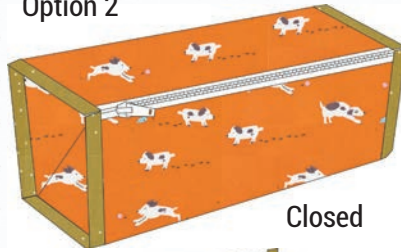

APRIL DELIVERY

AH 117 Star Trick 70" x 70"

Option 1

Closed

Open

Option 2

Closed

Open

Option 3

Closed

Open

AH 101 Zip Up Tray Pouch 11" x 4" x 4"

AH 113 Twice As Nice Pouch 10" x 6"

Option 1

Closed

Open