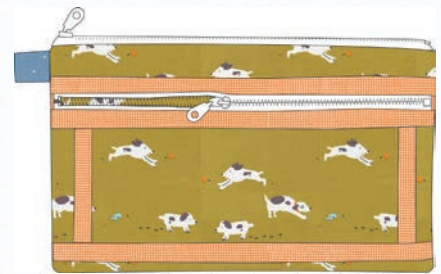

p i p s

BY ANEELA HOEY

Pips is a reflection of the carefree days of childhood. A time where happiness can be absolute and anything feels possible. You may recognise a few familiar prints from my first ever line for Moda - Sherbet Pips. These are mixed with some fun and highly useable new co-ordinates; All delivered in a fresh rainbow palette inspired by a box of coloring pencils. Expect girls on swings, wandering hedgehogs, kids racing on scooters (accompanied by bouncing dogs) and more. Printed on a lighter cotton shirting that works perfectly for quilts, clothing or small projects. These colorful prints are sure to bring out the playful side of your creative imagination.

Option 3

Closed

Open

AH 101 Zip Up Tray Pouch 11" x 4" x 4"

AH 113 Twice As Nice Pouch 10" x 6"

Option 1

Closed

Open

Option 2

Closed

Open

Option 3

Closed

Open

AH 116 4 Pocket Case 10" x 13"

pips BY ANEELA HOEY