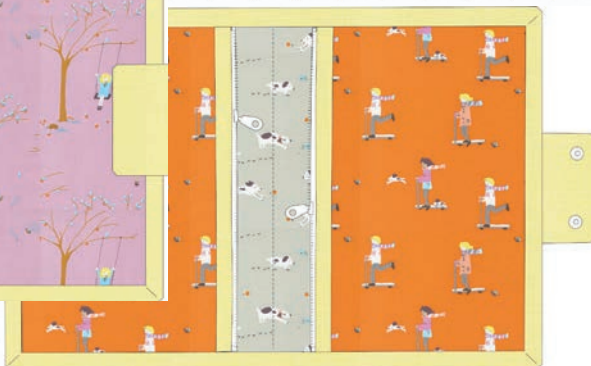

Option 3

Closed

Open

AH 101 Zip Up Tray Pouch 11" x 4" x 4"

AH 113 Twice As Nice Pouch 10" x 6"

Option 1

Closed

Open

Option 2

Closed

Open

Option 3

Closed

Open

AH 116 4 Pocket Case 10" x 13"

pips BY ANEELA HOEY