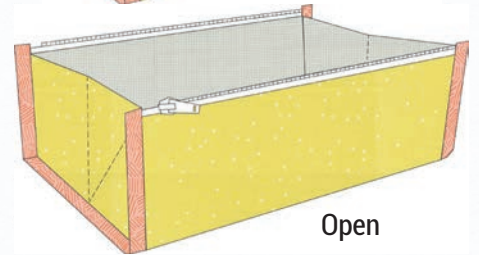

APRIL DELIVERY

AH 117 Star Trick 70" x 70"

Option 1

Closed

Open

Option 2

Closed

Open

Option 3

Closed

Open

AH 101 Zip Up Tray Pouch 11" x 4" x 4"

AH 113 Twice As Nice Pouch 10" x 6"

Option 1

Closed

Open