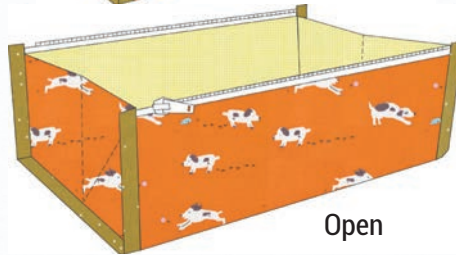

p i p s

BY ANEELA HOEY

Pips is a reflection of the carefree days of childhood. A time where happiness can be absolute and anything feels possible. You may recognise a few familiar prints from my first ever line for Moda - Sherbet Pips. These are mixed with some fun and highly useable new co-ordinates; All delivered in a fresh rainbow palette inspired by a box of coloring pencils. Expect girls on swings, wandering hedgehogs, kids racing on scooters (accompanied by bouncing dogs) and more. Printed on a lighter cotton shirting that works perfectly for quilts, clothing or small projects. These colorful prints are sure to bring out the playful side of your creative imagination.

APRIL DELIVERY

AH 117 Star Trick 70" x 70"

Option 1

Closed

Open

Option 2

Closed

Open

Option 3

Closed

Open

AH 101 Zip Up Tray Pouch 11" x 4" x 4"

AH 113 Twice As Nice Pouch 10" x 6"

Option 1

Closed

Open