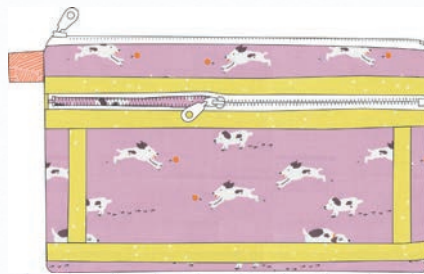

p i p s

BY ANEELA HOEY

Pips is a reflection of the carefree days of childhood. A time where happiness can be absolute and anything feels possible. You may recognise a few familiar prints from my first ever line for Moda - Sherbet Pips. These are mixed with some fun and highly useable new co-ordinates; All delivered in a fresh rainbow palette inspired by a box of coloring pencils. Expect girls on swings, wandering hedgehogs, kids racing on scooters (accompanied by bouncing dogs) and more. Printed on a lighter cotton shirting that works perfectly for quilts, clothing or small projects. These colorful prints are sure to bring out the playful side of your creative imagination.

Option 3

Closed

Open

AH 101 Zip Up Tray Pouch 11" x 4" x 4"

AH 113 Twice As Nice Pouch 10" x 6"

Option 1

Closed

Open

Option 2

Closed

Open

Option 3

Closed

Open

AH 116 4 Pocket Case 10" x 13"

pips BY ANEELA HOEY