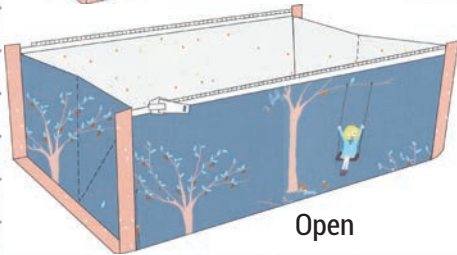

APRIL DELIVERY

AH 117 Star Trick 70" x 70"

Option 1

Closed

Open

Option 2

Closed

Open

Option 3

Closed

Open

AH 101 Zip Up Tray Pouch 11" x 4" x 4"

AH 113 Twice As Nice Pouch 10" x 6"

Option 1

Closed

Open

Option 2

Closed

Open

Option 3

Closed

Open

AH 116 4 Pocket Case 10" x 13"

pips BY ANEELA HOEY