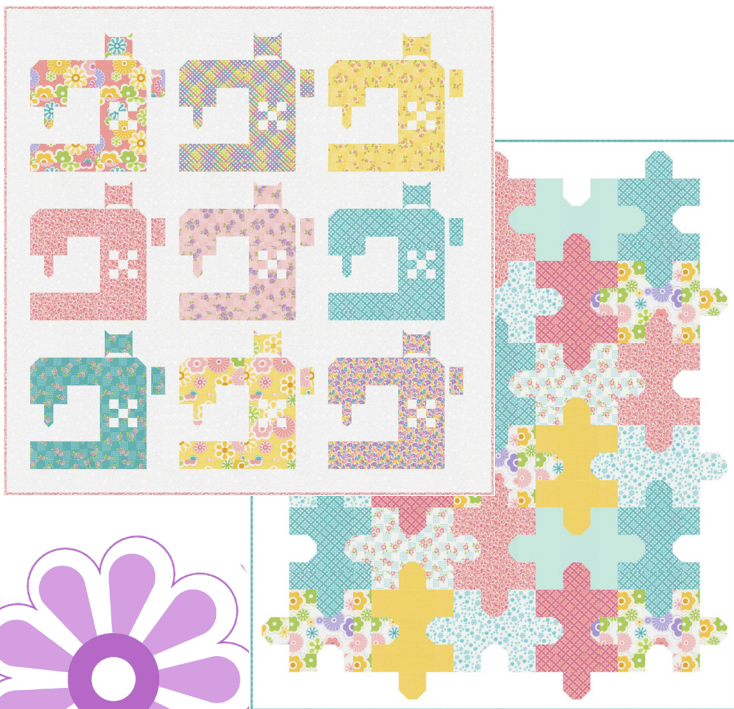

# ON THE BRIGHT SIDE

ME and MY *sister* DESIGNS

## Let's take a walk On the Bright Side!

These cheerful fabrics are perfect for creating "feel good" quilts that will easily become family favorites. Sewing with the saturated pastels and bold retro florals with a splash of tradition will transport you to your happy place. Remember to always snuggle often and *On the Bright Side* of life!

**B1580 It Takes Two!**  
book by Me & My Sister Designs  
FQ Friendly Projects

**MMS 051523 Waste Not 64" x 64"**  
by Me & My Sister Designs  
FQ Friendly

**WS 54 Sewing Spree 52" x 52"**  
by Wendy Sheppard

**WS 47 Puzzle 53" x 62"**  
by Wendy Sheppard

**WS 66 Sweet & Spiffy 72" x 72"**  
by Wendy Sheppard

**KIT  
22460**