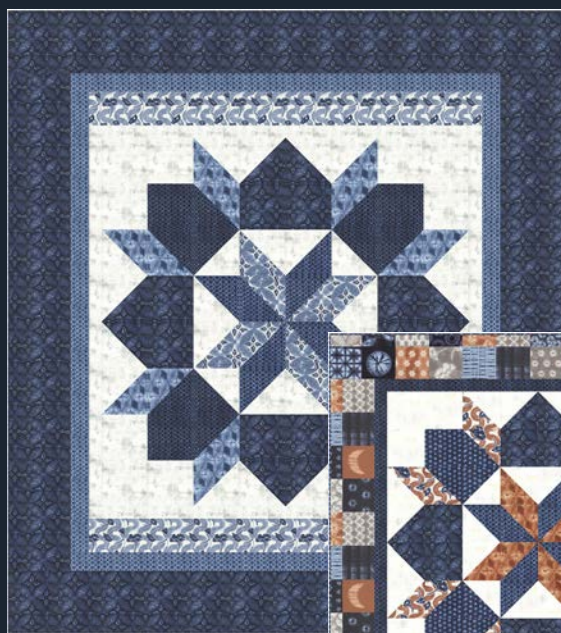

# KAWA

Debbie Maddy

Kawa is the Japanese word for river. Watch the movement of a river, the sea or the sky, and you will begin to see the many shades of blue that exist in nature. And where you find water, you'll find trees and flowers that turn red, orange and rust in the fall. The grey tones of the sand and river beds complete the imagery that reflects the beauty of Japan.

**SEPTEMBER DELIVERY**

**CCTD 166** Fractured Stars 72"x 72"

**CCQD 148**  
Ashleigh Queen  
90" x 102"

**CCTD 166** Fractured Stars  
Lap 48" x 48"

**CCQD 148**  
Ashleigh Lap 66" x 66"

**48089 13\***

**48089 11**

Panels are  
 24" x 44".  
 Blocks are  
 approx. 6" x 6".

**BELLA SOLID COORDINATES**

**CCQD 180 Tranquility Queen 90" x 119"**

**CCQD 180 Tranquility  
 Lap 2 59" x 59"**

**CCQD 180 Tranquility Lap 76" x 76"**