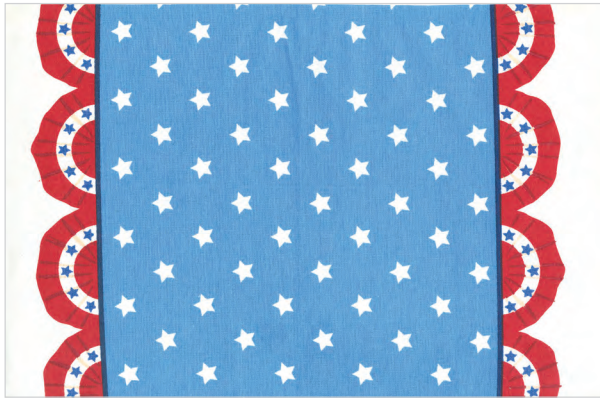

moda **Classic Retro** TOWELING STACY IEST HSU

920 294