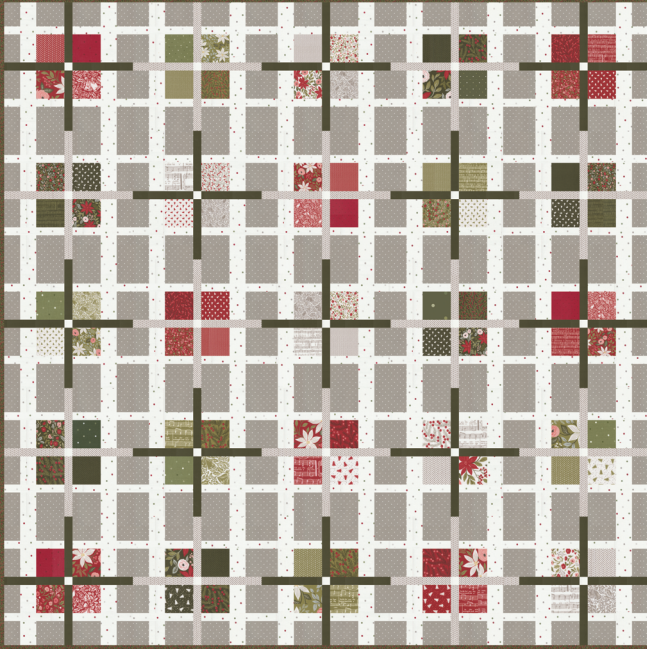

•32 Prints •1 Packaged Panel •100% Premium Cotton
 AB & F8 includes all 32 skus. JRs, LCs, MCs & PPs include 32 skus with two each of 5240 & 5241.
 Assortments and precuts do not include the packaged panel.

LB190
 Posy Music Note
 Zipper Pulls 2 Ct Mul 3

LB191
 Poinsettia Music Note
 Zipper Pulls 2 Ct Mul 3

LB1005 Poinsettia Tin Mul 6

1001 88 Pocket Notepads Pack of 24

projects

LB 216 Forever Plaid 80" x 80" AB or PP Friendly

LB 240 Wrap It Up 74" x 74" F8 and AB Friendly

Green Version

White Version

LB 243 Fir Tree Lane 77" x 74" AB or F8 Friendly

Berry & Pine *Lella Boutique*

White Version

Green Version

LB 242 Christmas Crew 80" x 80" JR or LC Friendly