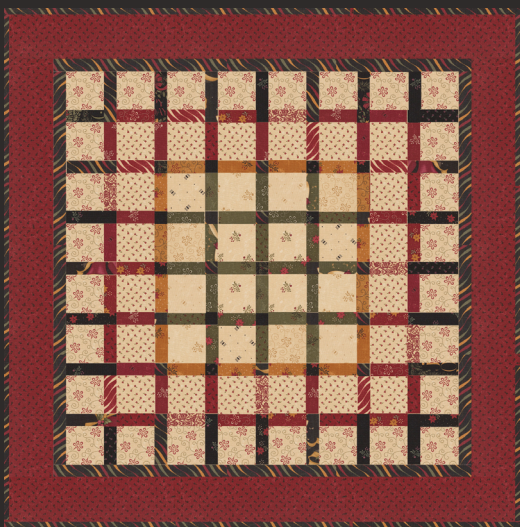

A Vintage Christmas

Kansas Troubles Quilters

MY CHRISTMAS DECOR STARTS WITH LOTS OF QUILTS - on the beds, thrown over the sofa and chairs, on tabletops, decking the walls, and draped over an evergreen wreath by the front door. It's the easiest way to plan a theme and decorate my home for the holidays. Inspiration for a theme comes in many forms. A dusty box of vintage wrapping paper from over 50 years ago was discovered amongst some of my Gramma's belongings. What a treasure! There were pieces large and small, carefully smoothed and folded, holding long forgotten memories of Christmases past. I envisioned all the quilts I could make from these scraps of paper featuring bells and holly, candy stripes and holiday greetings. I hope my collection, A Vintage Christmas, brings back memories of your favorite holiday celebrations and inspires you to make new quilted memories for the years to come.

•34 Prints •100% Premium Cotton

AB & F8 includes all 34 skus. JRs include 34 skus with two each of 9780, 9787-11, 13, 15 & 19.

LCs, MCs & PPs same as JRs plus 9787-11 & 19.

KT 24143 A Vintage Christmas Sampler 88" x 100" AB Friendly

A Vintage Christmas Kansas Troubles Quilters

KT 24143
Candy Cane Dreams 80" x 94"

KT 24143 Jolly Jelly Christmas 80" x 98" JR Friendly

KT 25035
Candy Stripe Stars
18" x 48" PP Friendly

KT 33007 Christmas Window
20" x 20" MC Friendly