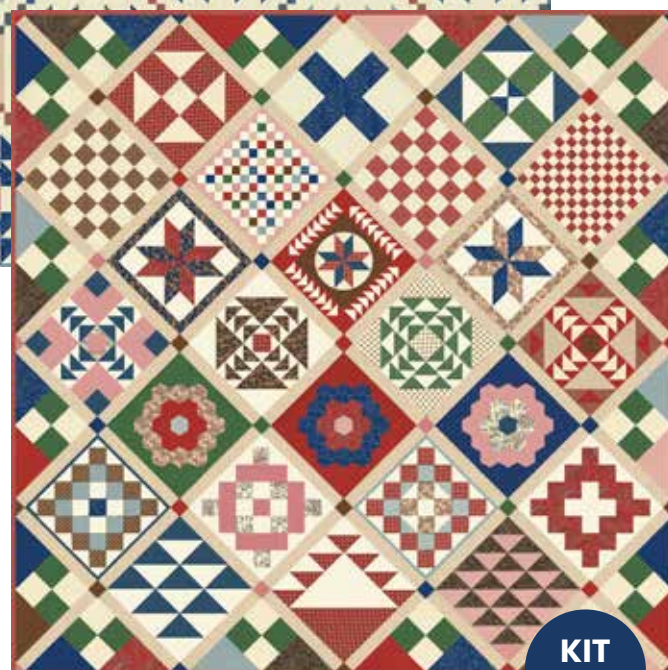

Our inspiration quilt, narrow to fit a patient's bed, is signed "School of Design, Engraving Class, Cooper Union" indicating it was made by women learning to be magazine illustrators in the art school, still thriving today. Engraving teacher Miss Field encouraged the ladies to spend each afternoon stitching bedquilts to send down to the soldiers' relief agency on the school's first floor. One of only about 20 survivors of the thousands of quilts made to comfort soldiers, the sampler's fabrics provide traditional design for our Reproduction scrapbags.

This collection will benefit the Quilt Research Center at the University of Nebraska Libraries Special Collection.

ISE 242 Squared Away
80" x 72"

WS 19 Patriot Dream
75" x 75"

WEB PATTERN - Ladies Legacy
56" x 68"

PSLegacy Ladies Legacy
77" x 77"

KIT
8350

[Click here to
shop this
collection!](#)

Ladies' Legacy by Barbara Brackman

8350 15*

Reduced to 20% to show full repeat.
5 1/2' Stripes. Each repeats 4 times selvedge to selvedge