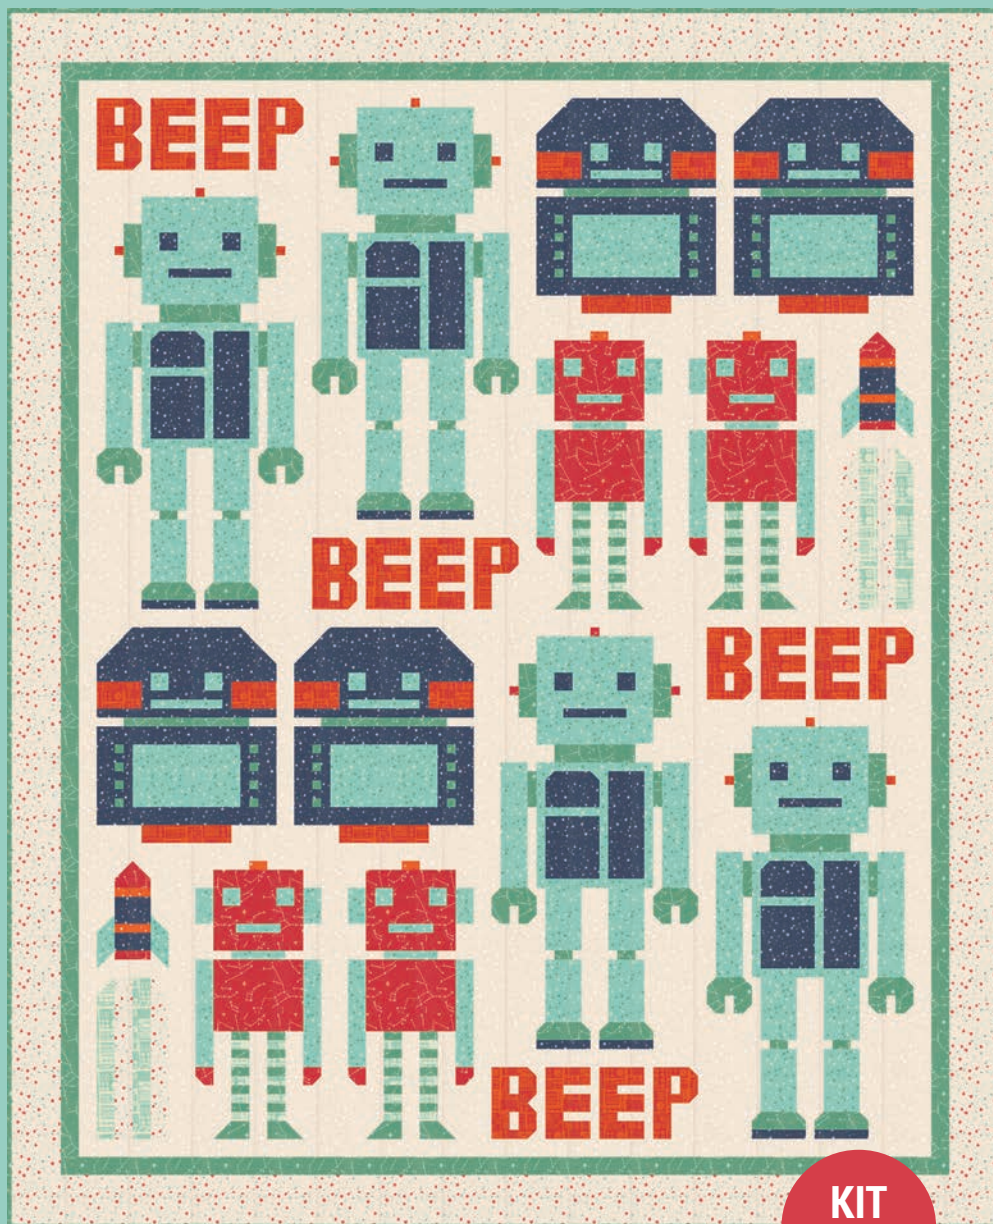

3 2 1 BLAST OFF

STACY IEST HSU

SIH 111 Beep Beep 55" x 68"

KIT
20950