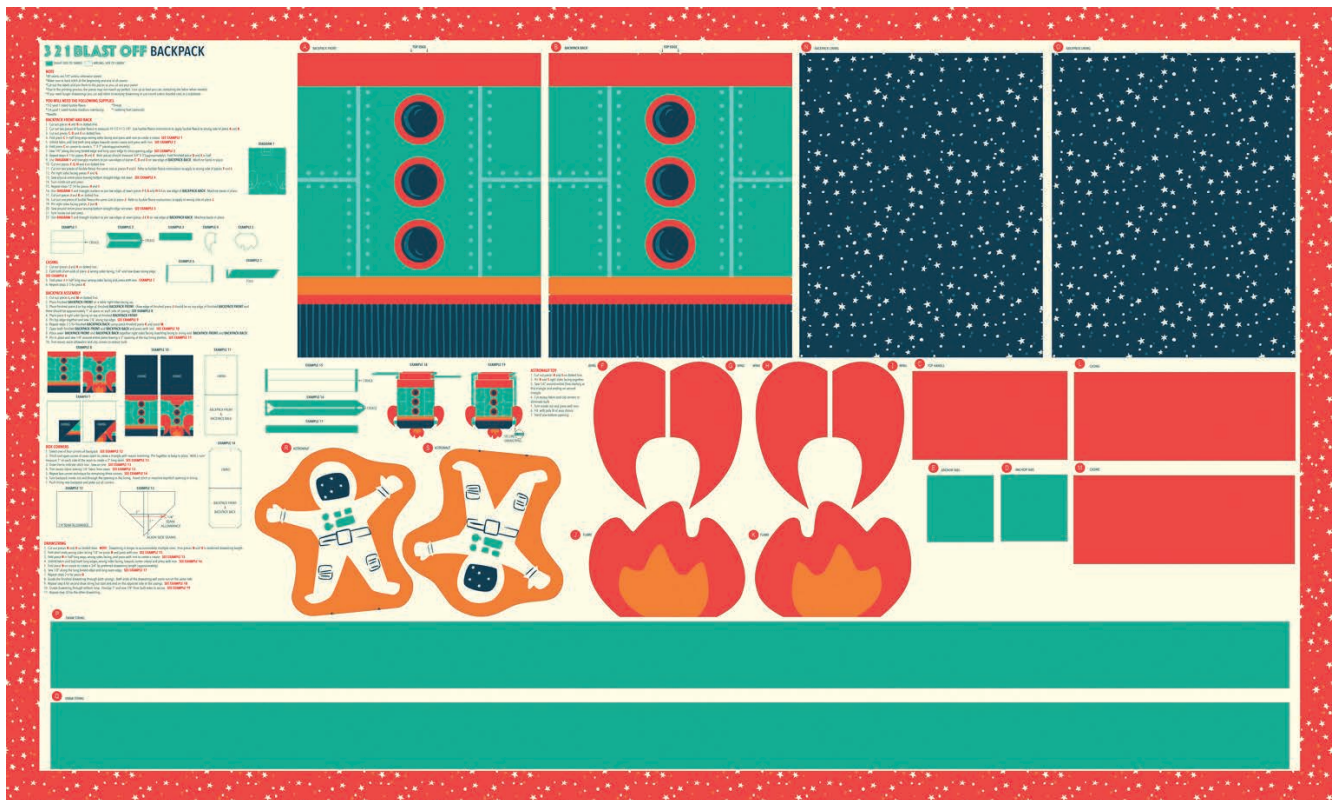

3 2 1 BLAST OFF STACY IEST HSU

20957 11

Backpack 36" x 60"

moda JULY DELIVERY