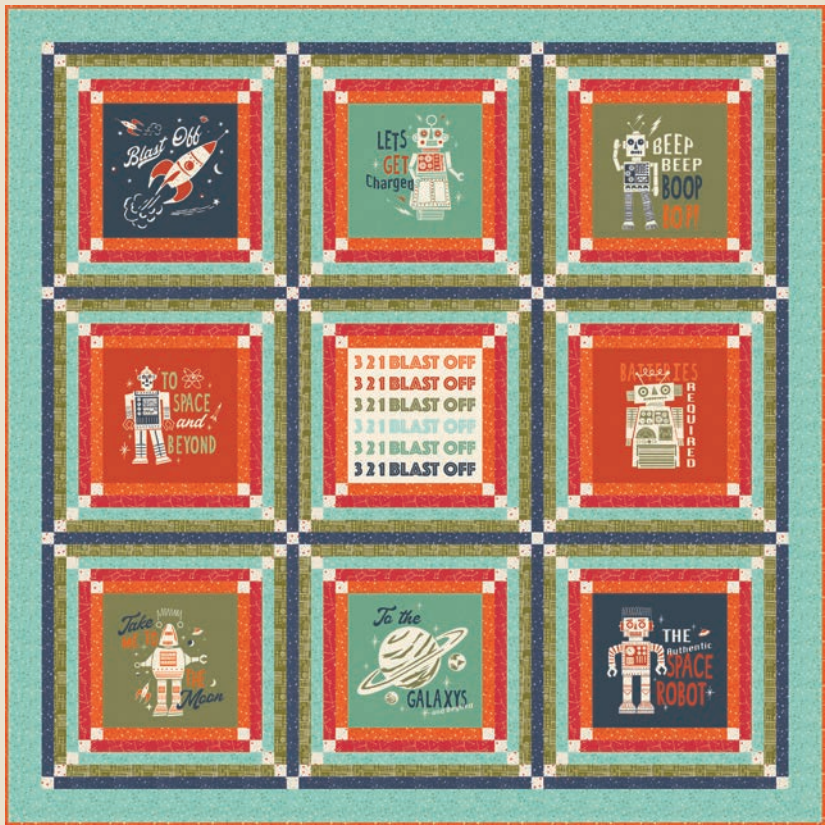

SIH 109 Robots in Space 67" x 67"