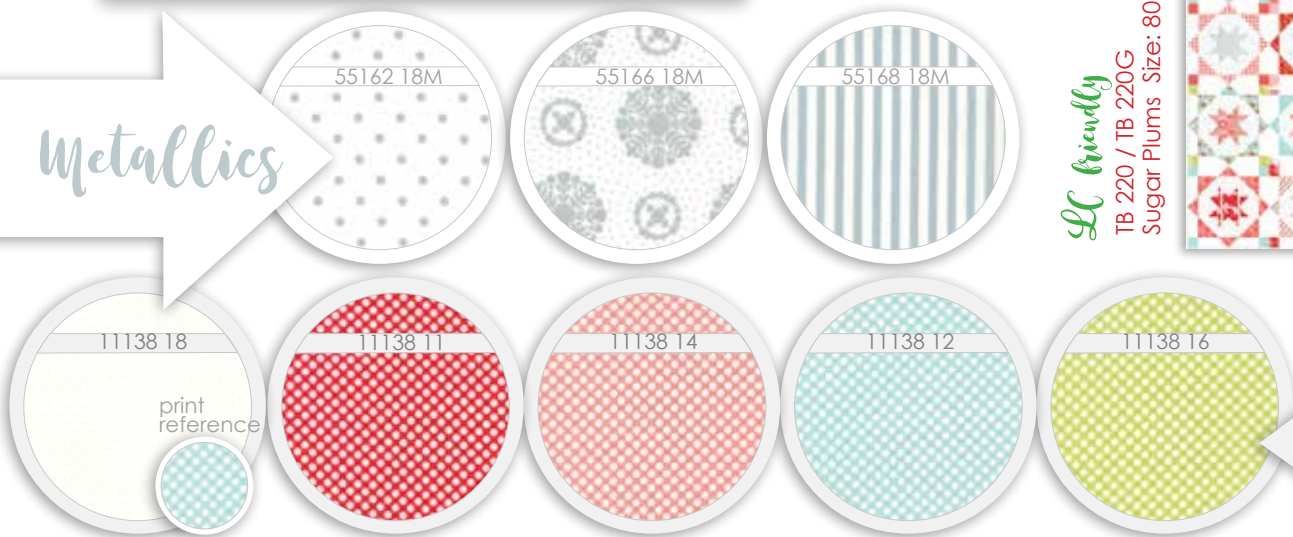

kit 55161

QC friendly KIT 55161

CW 1012 / CW 1012G Christmas Cheer Size: 78" x 88"

FB friendly

TB 217 / TB 217G
Winterville
Size: 78" x 78"

JR & PP friendly

TB 216 / TB 216G
Patchwork Sky
Size: 72" x 84"

CW 1011 / CW 1011G
Snowflakes
Size: 68" x 68"

LC friendly

TB 220 / TB 220G
Sugar Plums
Size: 80" x 80"

CW 1010 / CW 1010G
Deck the Halls
Size: 72" x 88"

Metallics

108" Quilt Backs

55160

Asst. 15

Asst. 10