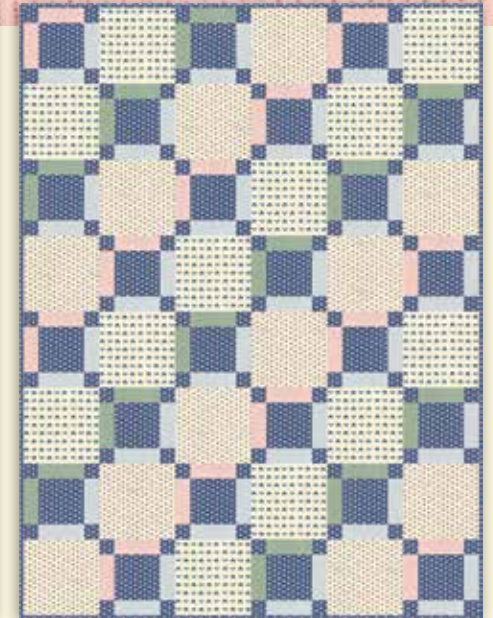

Just add imagination and a little childish delight to this panel to create a dollhouse, 3 girls, their dog, a tea set, pillows and a quilt.

All the pieces can be safely tucked away in the pockets ready for their next morning.

Freya & Friends by JANET CLARE

1441 11

Freya is wearing her little apron today so she can play the day away and hopefully, keep her pretty dress neat and tidy.

JC 177 / JC 177G
Children's Artisan Apron
6 mos to 10 yrs.