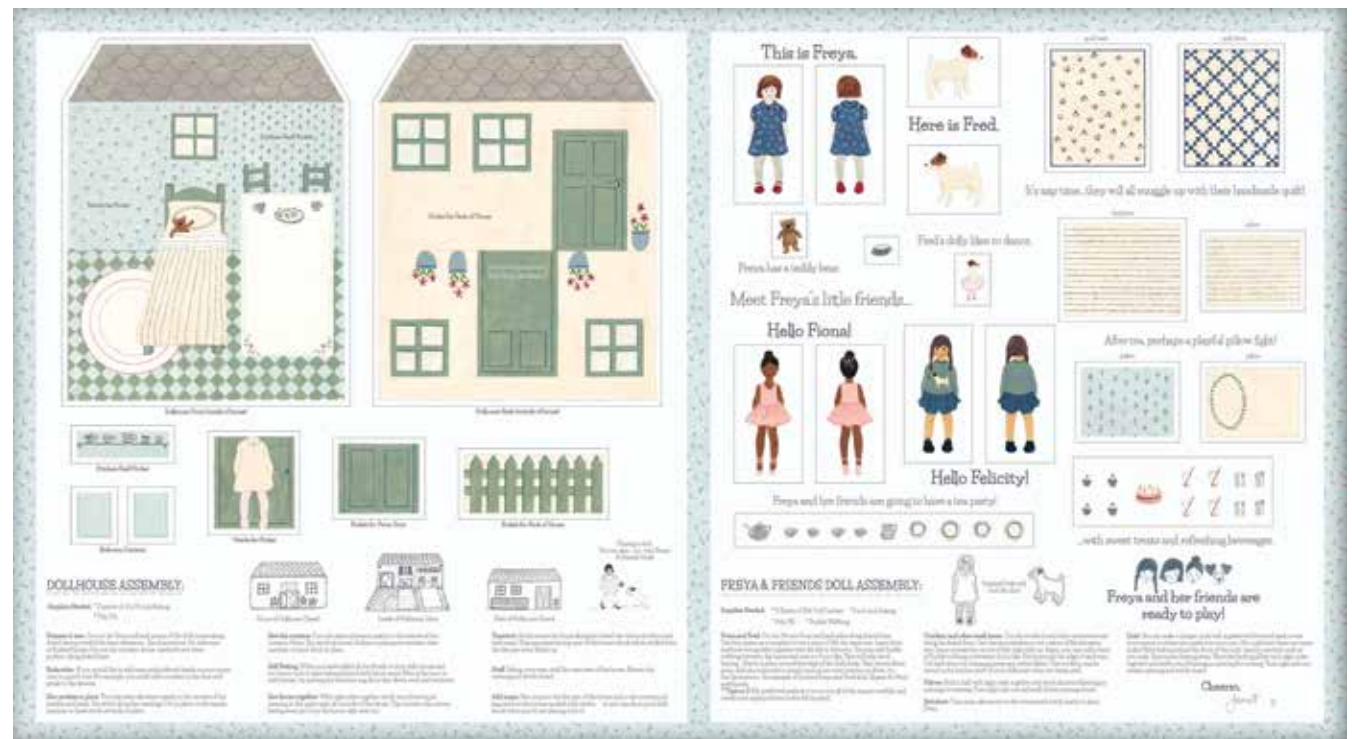

Freya & Friends

by JANET CLARE

“Play the day away!” -Fred

Panel comes packaged in polybag with visual printout of play options.

I loved playing with my dolls when I was a little girl. I'd push them in their pram, dress them up and have tea parties with them. Those were the days!

So, I painted rosebuds, polka dots, sprigs of flowers and sweet girls playing in soft colours to remind me of those carefree childhood days, filled with pretty little prints on homemade dresses, picnics, friends and cozy bedtime stories.

Just add imagination and a little childish delight to this panel to create a dollhouse, 3 girls, their dog, a tea set, pillows and a quilt.

All the pieces can be safely tucked away in the pockets ready for their next morning.