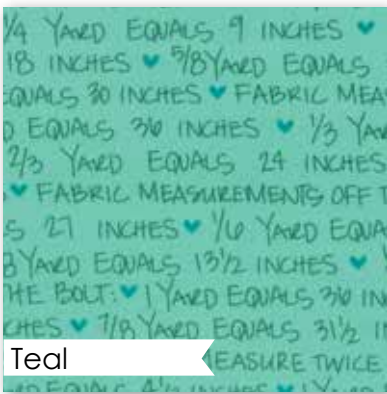

VC 1244 / VC 1244G
Parasol Mini
Size: 20" x 24"

LC
friendly

FQ
friendly

VC 1241 / VC 1241G
Nanna's Afghan
Size: 60" x 72"

spectrum V and Co.

SCISSORS SNIP SNIP SNIP MEASURE TWICE CUT ONCE

When you look up the word "spectrum" in the dictionary it is defined as a "band of colors, as seen in a rainbow, produced by separation of the components of light by their different degrees of refraction according to wavelength." We've taken a modified version of that and put it together to create our own Spectrum of color fabrics.

10862 22

Teal

10863 18 *

Indigo

10862 16 *

Avocado

10860 19

Avocado