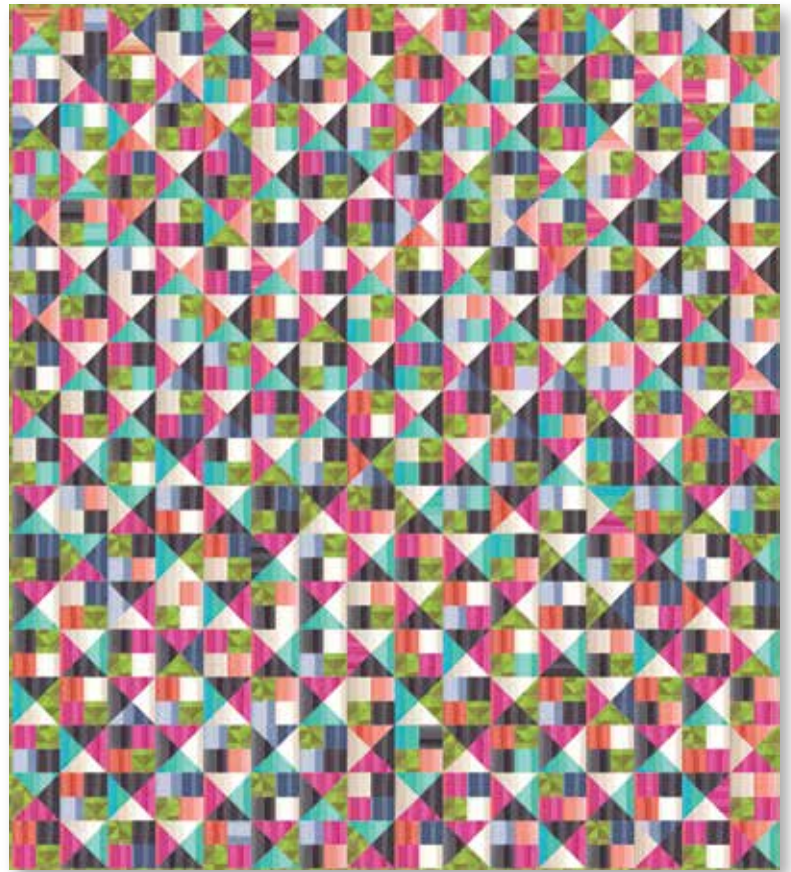

VC 1244 / VC 1244G
Parasol Mini
Size: 20" x 24"

LC
friendly

FQ
friendly

VC 1241 / VC 1241G
Nanna's Afghan
Size: 60" x 72"

spectrum V and Co.

SCISSORS SNIP SNIP SNIP MEASURE TWICE CUT ONCE

When you look up the word "spectrum" in the dictionary it is defined as a "band of colors, as seen in a rainbow, produced by separation of the components of light by their different degrees of refraction according to wavelength." We've taken a modified version of that and put it together to create our own Spectrum of color fabrics.

As you know... we do like our color over here at V and Co. So why not have a whole Spectrum of it in one collection?

Indigo

10860 16

Indigo

10861 16 *

VC 1243 / VC 1243G

Court Jester Size: 64" x 72"

Indigo Paper

10860 21 *

Grey Scale

10861 21

Grey Scale

10862 21 *

Grey Scale

10863 21

MORE PATTERNS USING