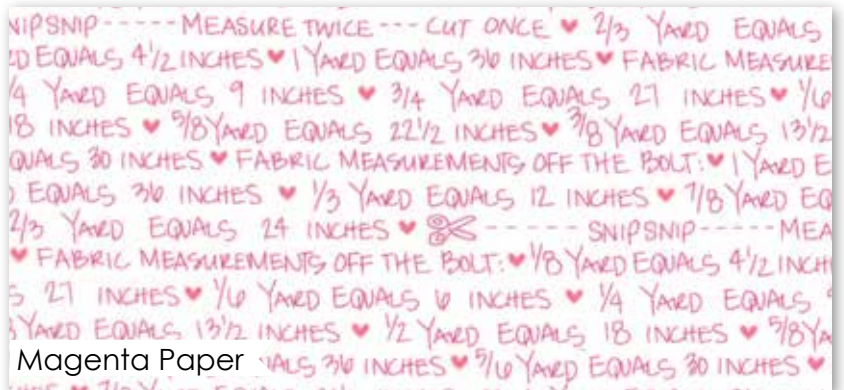

Magenta Paper

10863 11 *