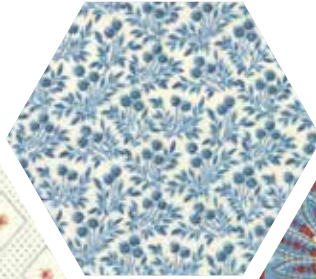

ANN'S ARBOR

Minick & Simpson

Latitude 42.265594 Longitude -83.7488298

Ann's Arbor pays homage to our hometown of Ann Arbor, Michigan. This vintage Americana-inspired color palette evokes happy memories of family and friends, childhood adventures and carefree summers. We've mixed pretty florals, ditsy prints, posies and our favorite paisleys with stripes and diamonds to make a collection suited to any kind of quilt.

MS 1702 / MS 1702G Lady of the Lake
Size: 80" x 80"

14843 13*

14844 13

14842 15

14840 15

14849 15*

14845 23

14848 15*