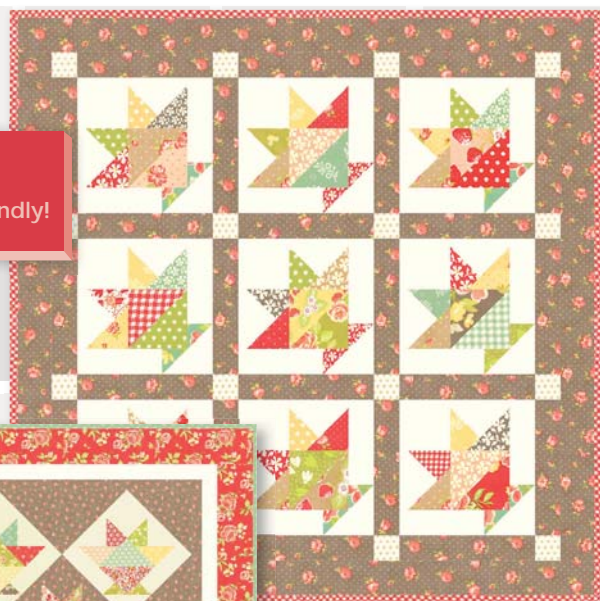

S T R A W B E R R Y

F I E L D S

Revisited

FIG TREE & CO

AB
Friendly!

FT 1035 / FT 1035G
Strawberry Zips
Size: 4.5" x 4.5"

PP
Friendly!

FT 1036 / FT 1036G
Mini Laundry Baskets
Size: 17" x 17"

LC
Friendly!

FT 1033 / FT 1033G
Laundry Baskets
Size: 63" x 76"

Patterns shown are created by Fig Tree.

20260 13 *

20263 13 *

20267 13

20268 13 *

20260 18 *