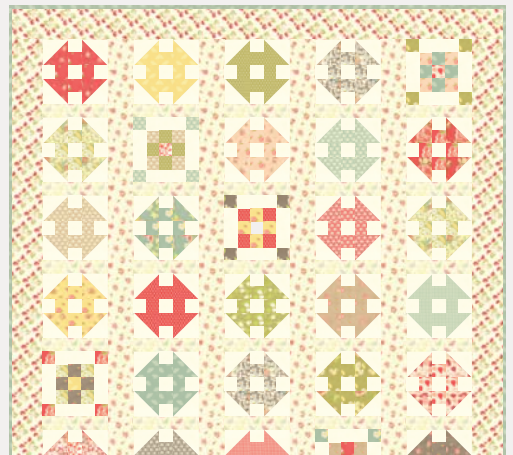

Probably more than any other collection I have ever designed, it is Strawberry Fields that seems to hold a special place in many peoples' hearts. There is something perfectly summer, perfectly country and perfectly retro about it. So much so that we thought it was time to give you a bit more to love and play with! This collection incorporates several favorite prints from the original and updates the collection with a few new vintage flavored additions. Based on the popular retro palette of light ivory, tomato red, soft aqua, grass green, butter yellow, and warm grey with accents of coral and pink, this new collection adds in a pop of charcoal to make the entire palette truly shine! Strawberry Fields Revisited is sure to win our hearts and inspired our hands and sewing machines this year. Welcome to summer!

Did you know?

FRIVOLS®

Strawberry Fields is featured as Frivol 6! March Delivery.