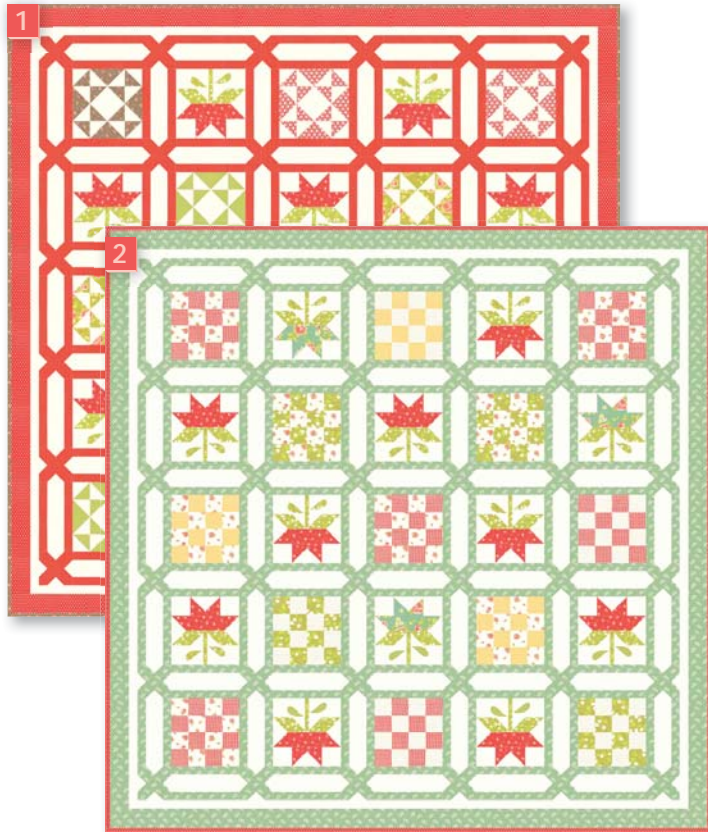

1 FT 1031 / FT 1031G
Lattice with Stars
Size: 71" x 71"

2 FT 1031 / FT 1031G
Lattice with Checkerboard
Size: 71" x 71"