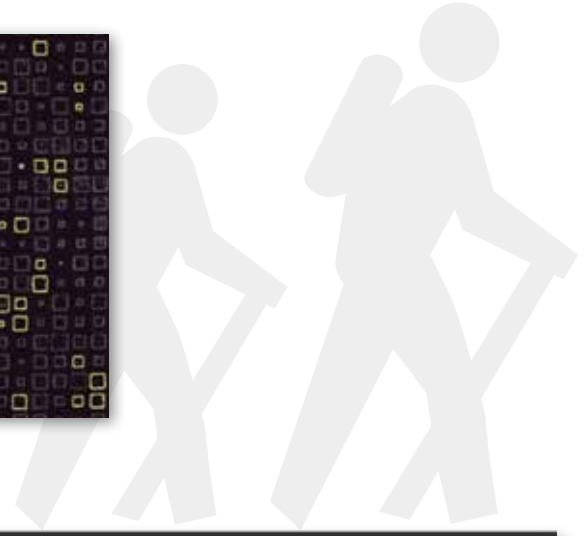

Black

1610 20M *

Black

1611 21M

Black

1614 21M

ZC LNQP / ZC LNQPG
London Nights Size: 51" x 81"
JR Friendly

Black