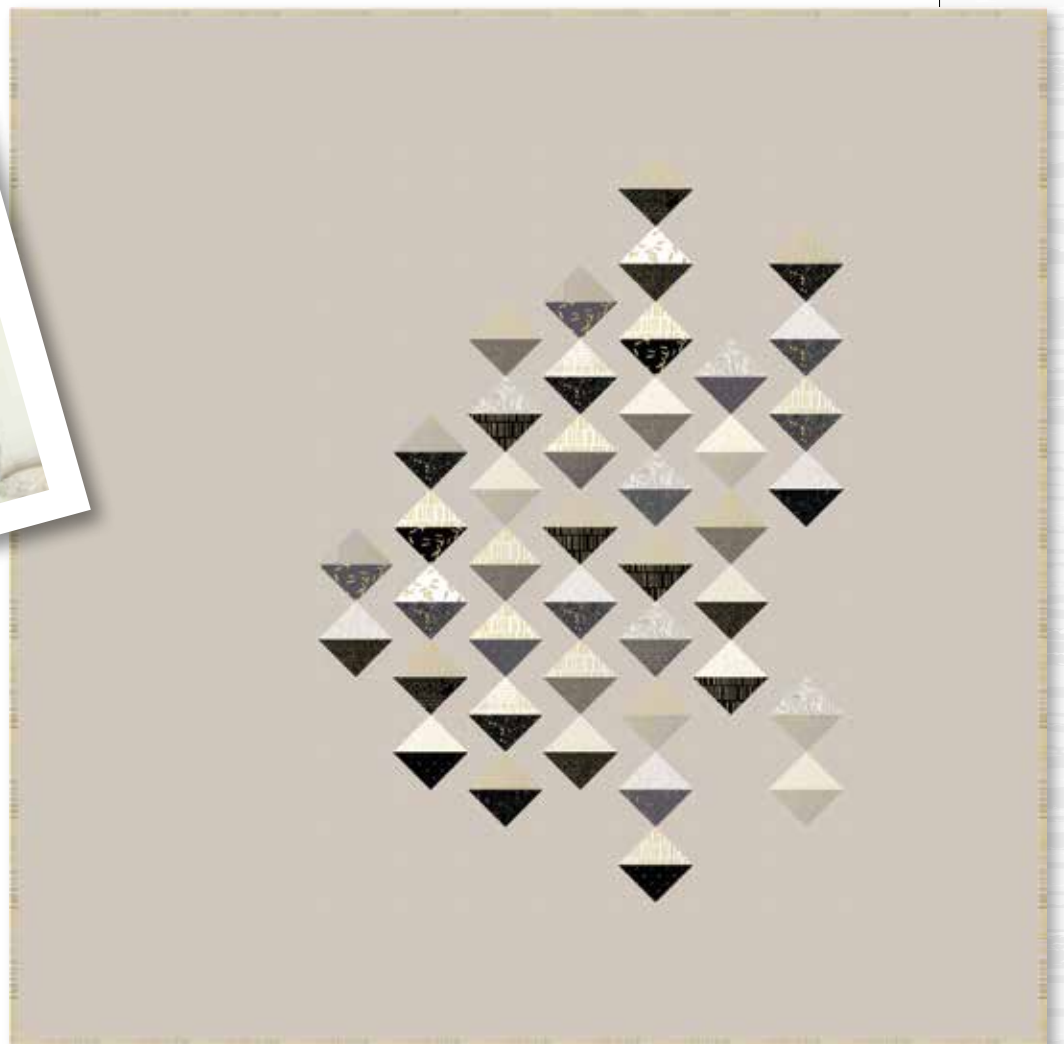

MODERN BACKGROUNDS

* LUSTER *

metallic!

ZEN CHIC

Luster is about celebrating life - life is more than just the ordinary, it sparkles through highlights, highlights that create unforgettable memories. Each of us deserves a little magic, a bit of the extraordinary, a hint of luxury. LUSTER - the fabric collection - is a perfect way to give your home some sophisticated style, that something special.

SEW
IN
STYLE

ZC PYQP / ZC PYQPG
Play
Size: 69" x 69"
PP Friendly

metallic!

October 2016 Delivery

White

1611 11M

White

1612 11M *