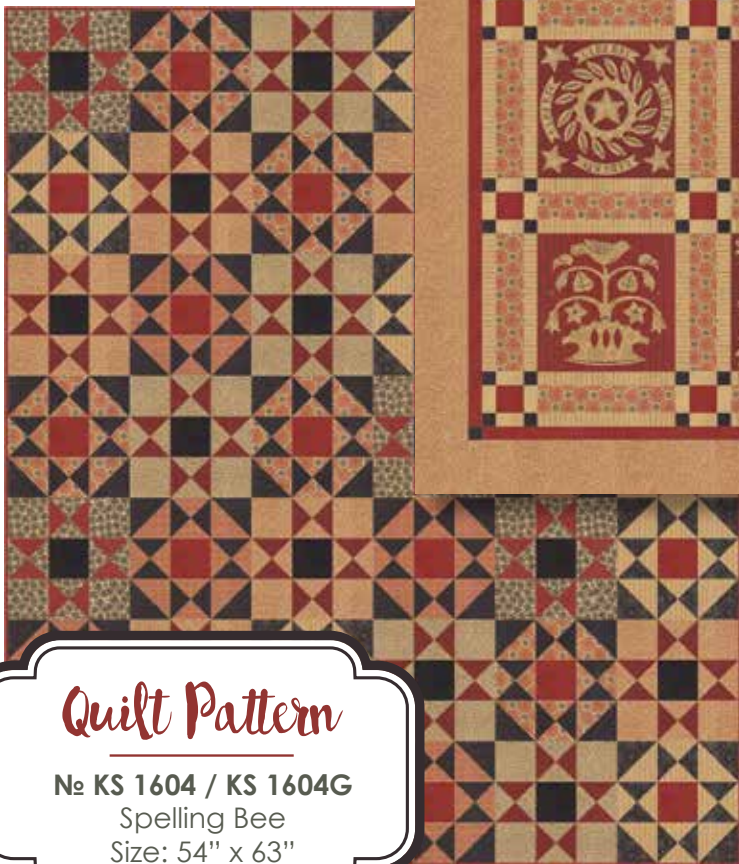

No 6084 13*
Brick Chamois

No 6085 16
Blackboard Brick Red

No 5746 137
Brick Red

No 6083 15*
Brick Red

No 6083 16*
Blackboard Brick Red

No 6086 17*
Brick Red

Quilt Pattern

No KS 1605 / KS 1605G
Pop Beads
Size: 46" x 58"
LC Friendly

Quilt Pattern

No KS 1602 / KS 1602G
Hop Scotch
Size: 50" x 57"

Quilt Pattern

No KS 1601 / KS 1601G
A Bountiful Year
Size: 60" x 74"
BOM 12 mo.

Quilt Pattern

No KS 1604 / KS 1604G
Spelling Bee
Size: 54" x 63"