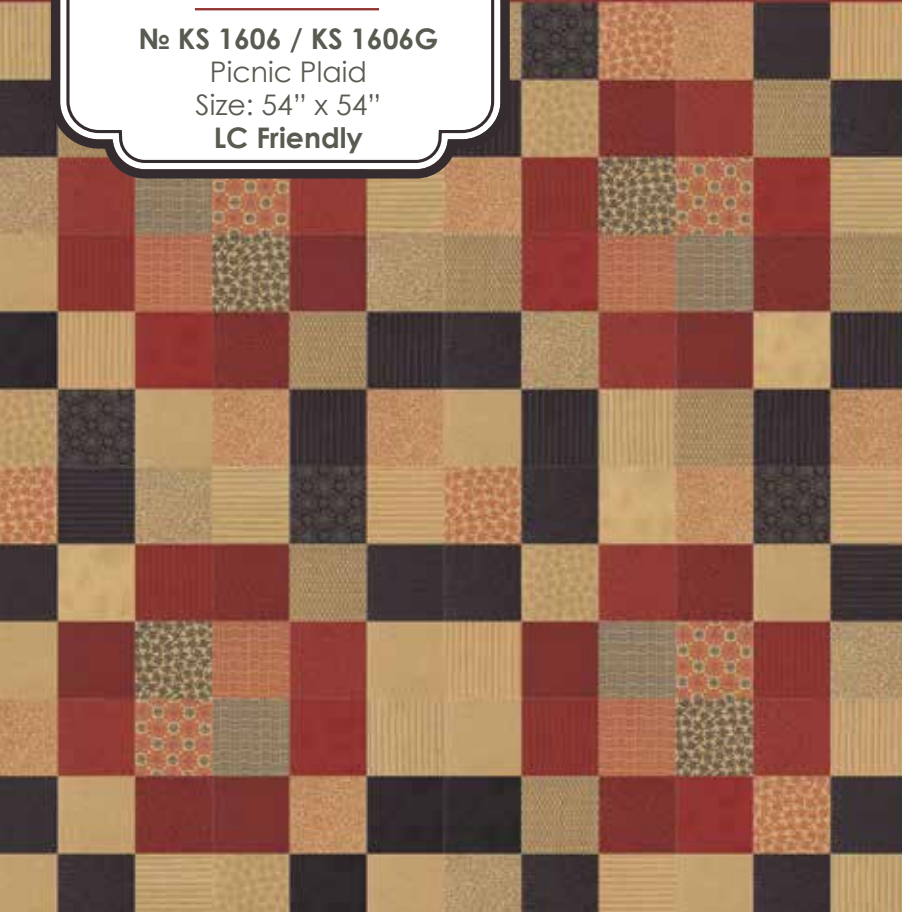

Count Your Blessings

Kathy Schmitz

Minimal color keep this line clean and simple - slate black, school house red, and chalk white. Designed to capture the hand drawn look of chalkboards.

Going old school - back to chalkboards and chalk! I have a large chalkboard in my living room which is always an inviting canvas to doodle on when I'm inspired. I wanted to share some of my doodling on fabric too. Drawing with chalk was so refreshing and fun. And doodling....well I could do that all day long!

Patterns created by Kathy Schmitz

modafabrics.com

MAY
2016
DELIVERY

Quilt Pattern
No KS 1606 / KS 1606G
Picnic Plaid
Size: 54" x 54"
LC Friendly

No 6081 13*
Blackboard Chamois

No 6082 13
Blackboard Chamois