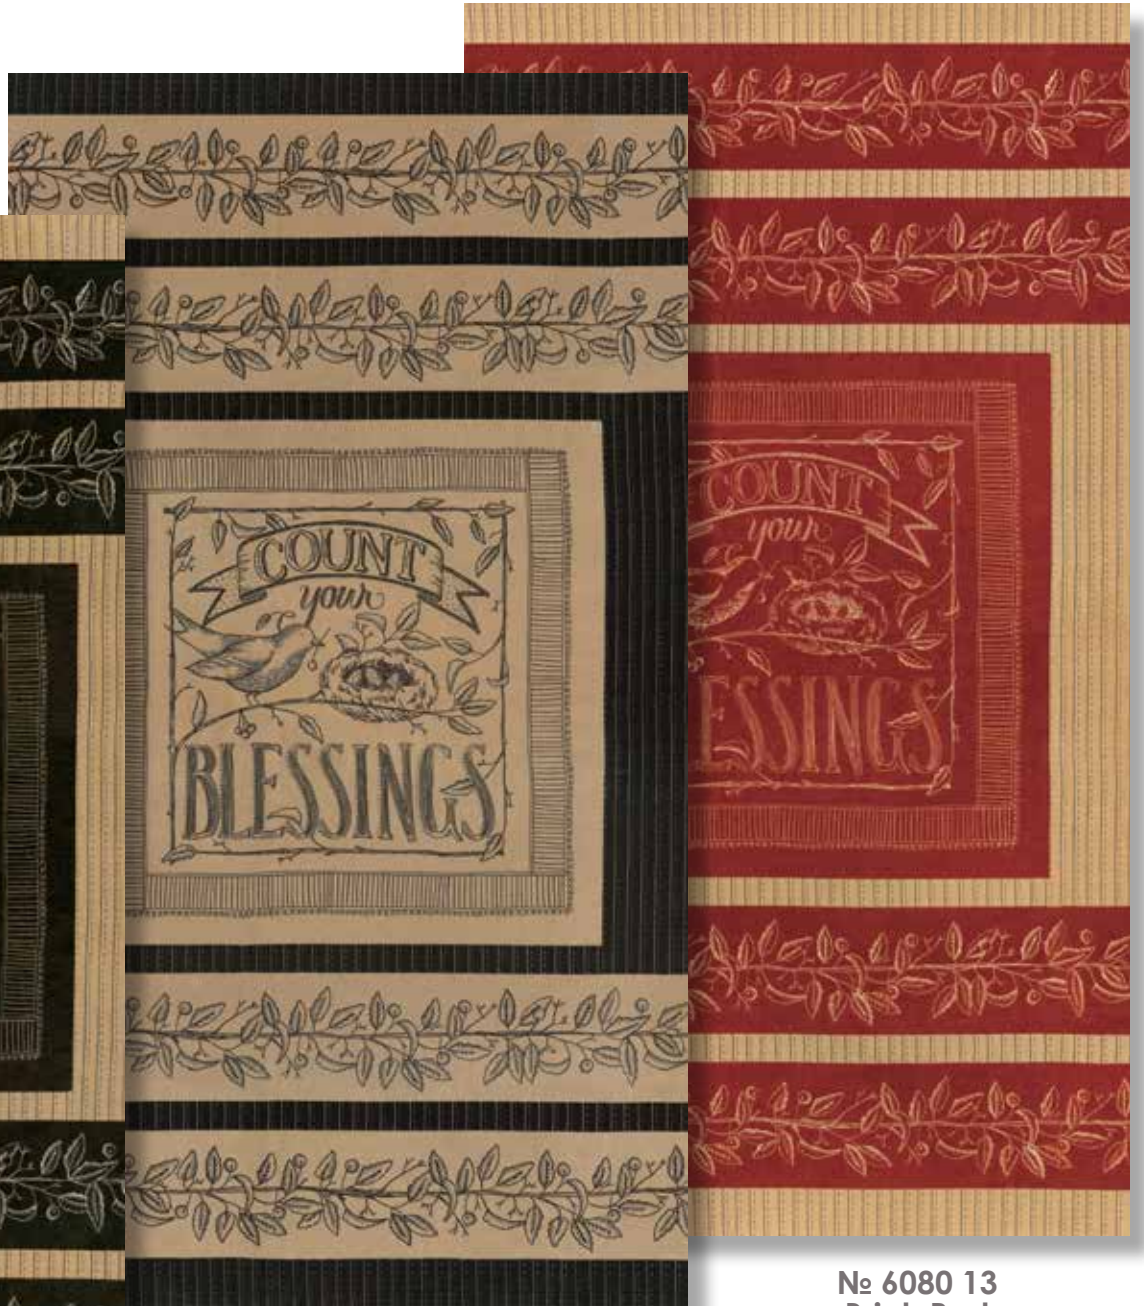

No 6080 13
Brick Red