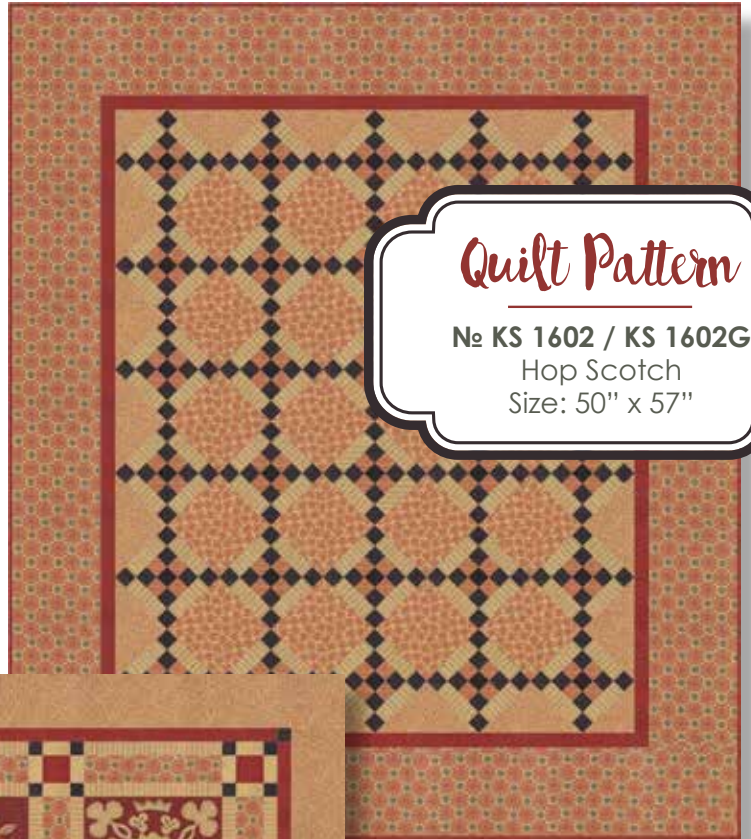

No 6084 13*
Brick Chamois

No 6085 16
Blackboard Brick Red

No 5746 137
Brick Red

No 6083 15*
Brick Red

No 6083 16*
Blackboard Brick Red

No 6086 17*
Brick Red

Quilt Pattern

No KS 1605 / KS 1605G
Pop Beads
Size: 46" x 58"
LC Friendly

Quilt Pattern

No KS 1602 / KS 1602G
Hop Scotch
Size: 50" x 57"

Quilt Pattern

No KS 1601 / KS 1601G
A Bountiful Year
Size: 60" x 74"
BOM 12 mo.

Quilt Pattern

No KS 1604 / KS 1604G
Spelling Bee
Size: 54" x 63"