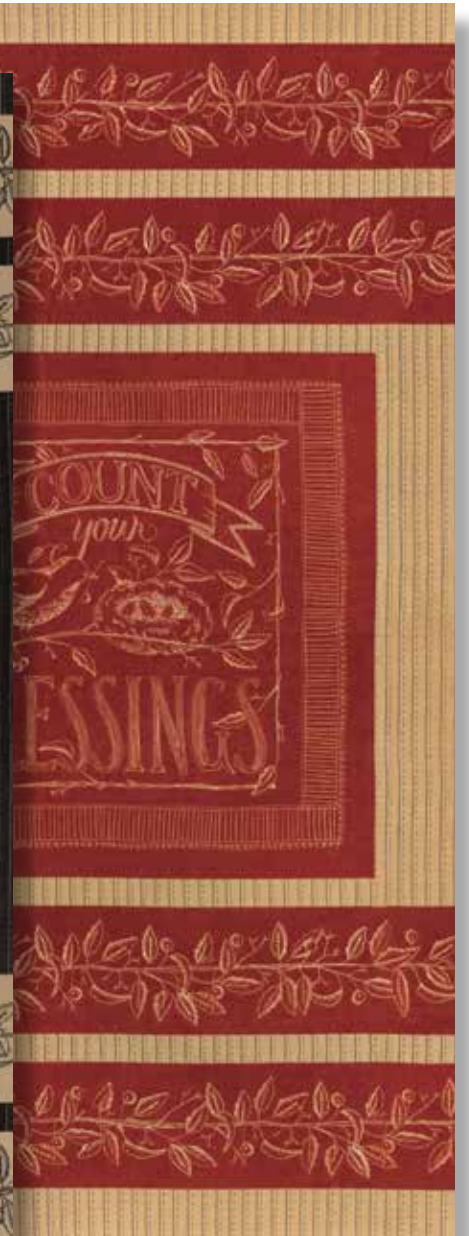

Count Your Blessings

Kathy Schmitz

Minimal color keep this line clean and simple - slate black, school house red, and chalk white. Designed to capture the hand drawn look of chalkboards.

Going old school - back to chalkboards and chalk! I have a large chalkboard in my living room which is always an inviting canvas to doodle on when I'm inspired. I wanted to share some of my doodling on fabric too. Drawing with chalk was so refreshing and fun. And doodling....well I could do that all day long!

Patterns created by Kathy Schmitz

modafabrics.com

MAY
2016
DELIVERY

Quilt Pattern
No KS 1606 / KS 1606G
Picnic Plaid
Size: 54" x 54"
LC Friendly

No 6081 13*
Blackboard Chamois

No 6082 13
Blackboard Chamois

No 6085 13
Blackboard Chamois

No 6083 13*
Blackboard Chamois

Panel measures approx
24" x 44". Reduced to
show full panel.

No 6080 12*
Blackboard Chamois

No 6080 11
Chamois

No 6080 13
Brick Red

Santa's Cranberry Pie

FROM: SUSAN STIFF

INGREDIENTS:

1 1/2 C FRESH CRANBERRIES

1 1/2 C FLOUR

3/4 C SUGAR (DIVIDED)

1 1/4 C CHOPPED PECANS

1 WELL BEATEN EGG

1/4 C MARGARINE / 2T SHORTENING,
MELTED TOGETHER