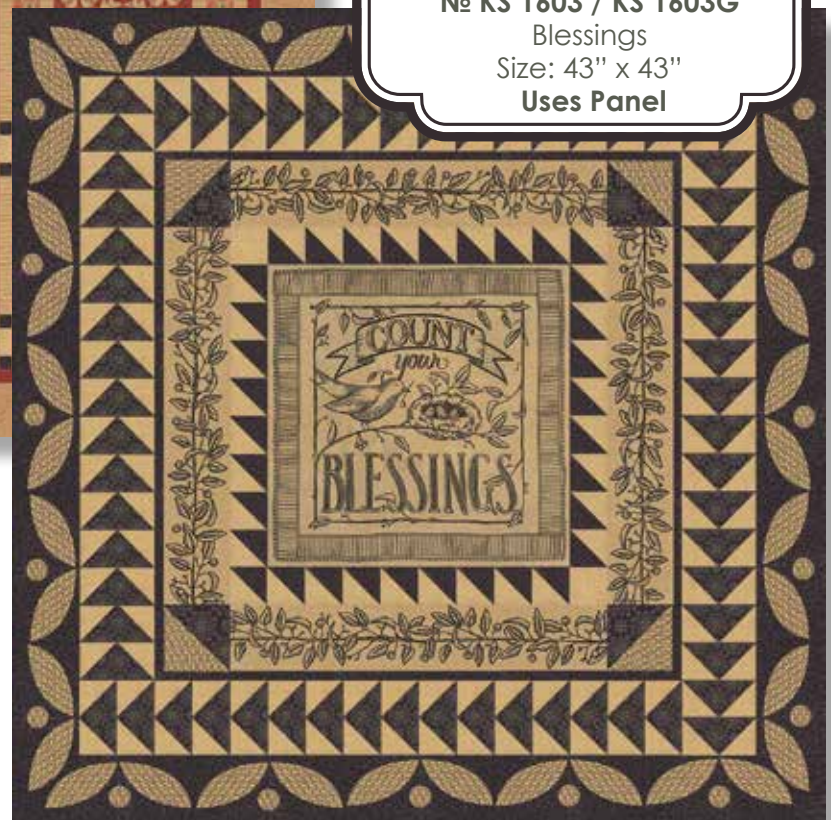

Quilt Pattern

No KS 1602 / KS 1602G
Hop Scotch
Size: 50" x 57"

Quilt Pattern

No KS 1601 / KS 1601G
A Bountiful Year
Size: 60" x 74"
BOM 12 mo.

Quilt Pattern

No KS 1604 / KS 1604G
Spelling Bee
Size: 54" x 63"

Quilt Pattern

No KS 1603 / KS 1603G
Blessings
Size: 43" x 43"
Uses Panel

**Frivols® 9-12
ARE COMING SOON!**

The most exciting Final 4 you will ever encounter!

If you haven't heard, a Frivol is what you get when you take Moda's latest fabric collections, design original quilts using a new pre-cut, and then package the kits with some little extra treasures in a series of limited and collectible tins! Each tin measures 4.5" x 7.5" and includes 42 - 7" x 7" squares, 1 new Moda quilt pattern, 1 quilt block pattern, and a Frivol surprise or two!