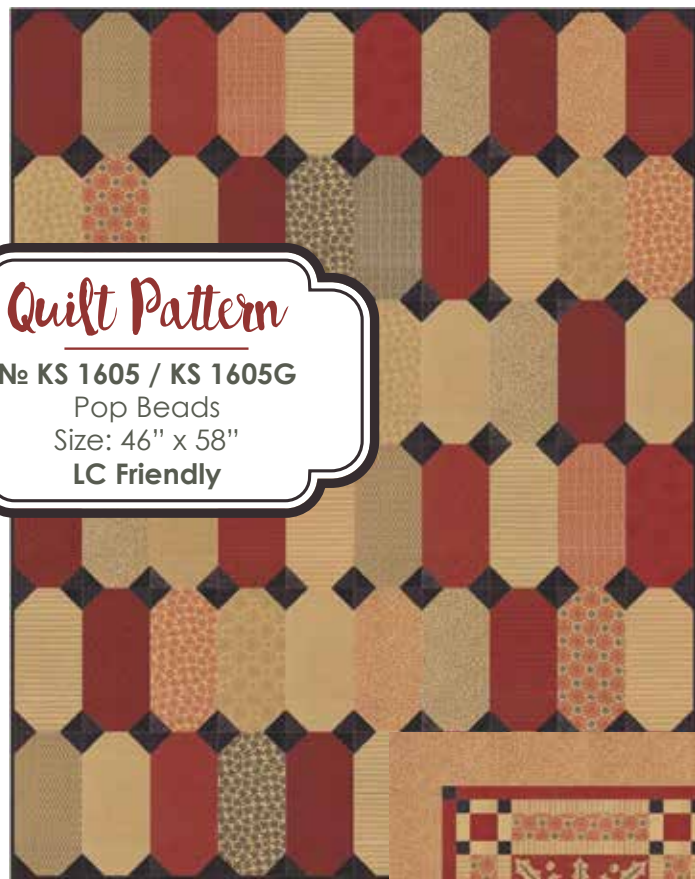

No 6084 13*
Brick Chamois

No 6085 16
Blackboard Brick Red

No 5746 137
Brick Red

No 6083 15*
Brick Red

No 6083 16*
Blackboard Brick Red

No 6086 17*
Brick Red

Quilt Pattern

No KS 1605 / KS 1605G
Pop Beads
Size: 46" x 58"
LC Friendly

Quilt Pattern

No KS 1602 / KS 1602G
Hop Scotch
Size: 50" x 57"

Quilt Pattern

No KS 1601 / KS 1601G
A Bountiful Year
Size: 60" x 74"
BOM 12 mo.

Quilt Pattern

No KS 1604 / KS 1604G
Spelling Bee
Size: 54" x 63"