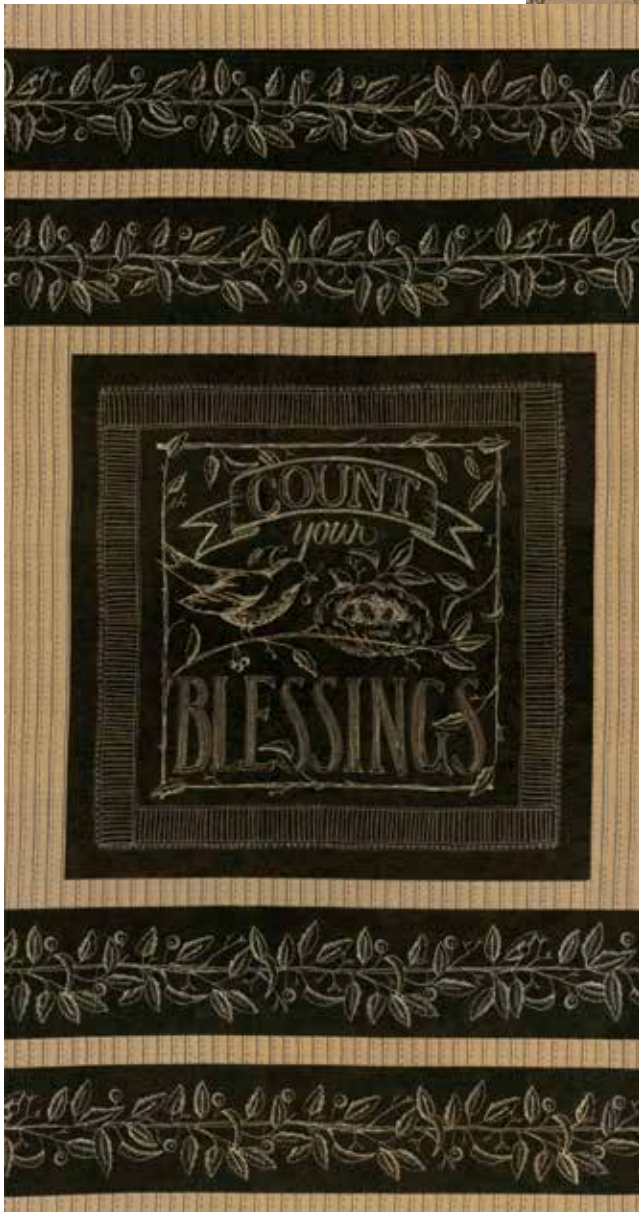

Panel measures approx
24" x 44". Reduced to
show full panel.

No 6080 12*
Blackboard Chamois