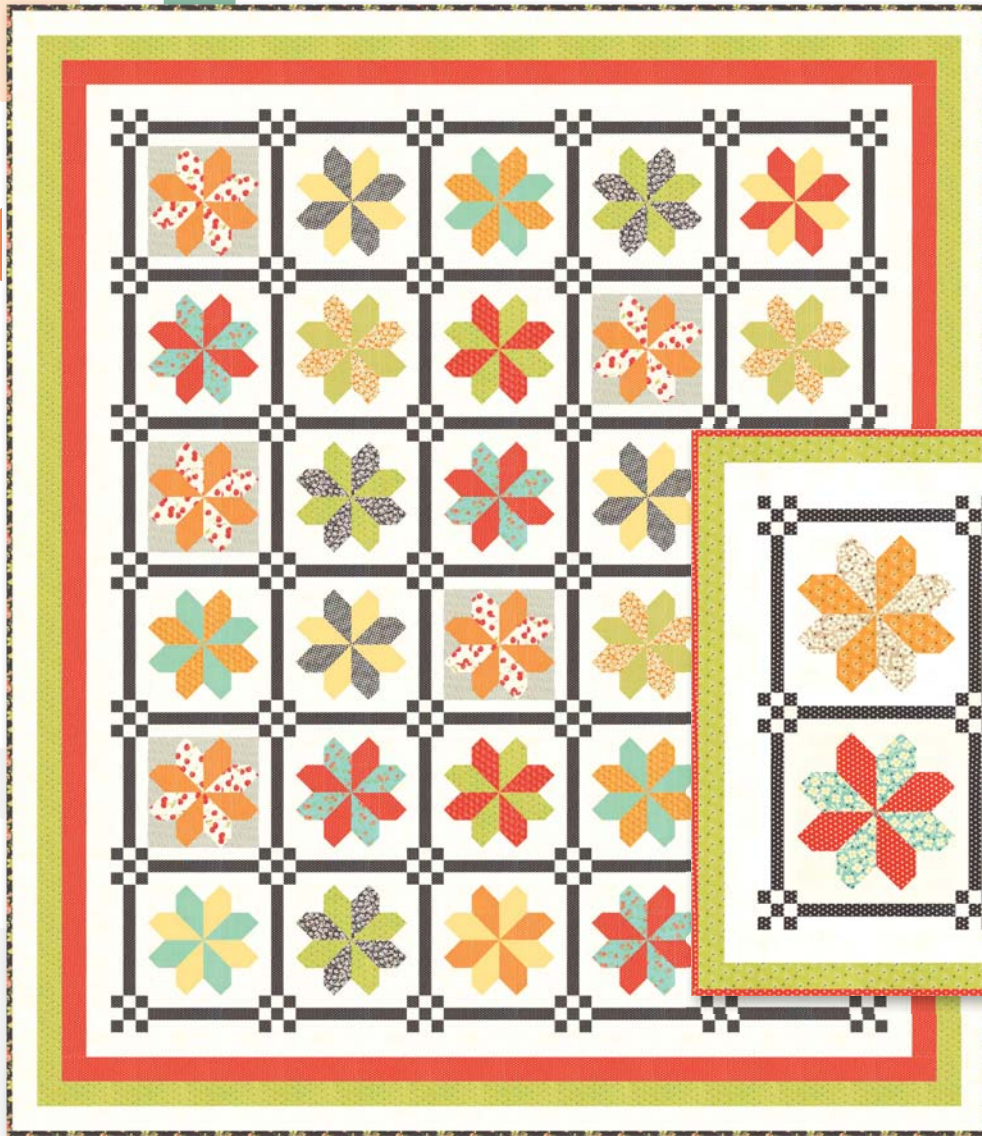

# FARMHOUSE

FIG TREE & CO

FT 1022 / FT 1022G County Fair Size: 79" x 81"

FT 1027 / FT 1027G  
Mini County Fair  
Size: 21" x 21"

*Get away from the computer*

Meadow

20250 17

Meadow

20255 17 \*

Meadow

20254 17

Meadow

20257 17 \*

Milk

20251 14 \*

Milk

20199 74 \*

Milk

20252 14 \*

Milk

20250 14 \*

FT 1023 / FT 1023G Picnic Size: 60" x 60"

This is Farmhouse Chic Fig Tree style! Filled with country blooms, classic dots, modern checks and a grouping of versatile & fun fillers, this grouping is definitely for today's "country girl". Based on colors such as Tomato, Meadow, Milk & Pumpkin, the prints and colors in this collection take us to those simpler days and ways that we all long for in today's hustle and bustle.

**FYI:** THIS QUILT IS FAT QUARTER FRIENDLY  
FT 1021 / FT 1021G Sunshine Size: 61" x 78"

FT 1026 / FT 1026G  
Mini Sunshine Size: 23.5" x 30"

**FYI:** THIS QUILT IS FAT EIGHTH FRIENDLY

FT 1025 / FT 1025G  
Mini Daisies Size: 17.5" x 20.5"