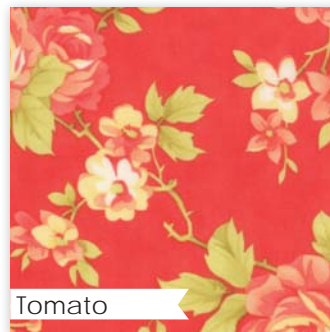

Tomato

Tomato

20250 11