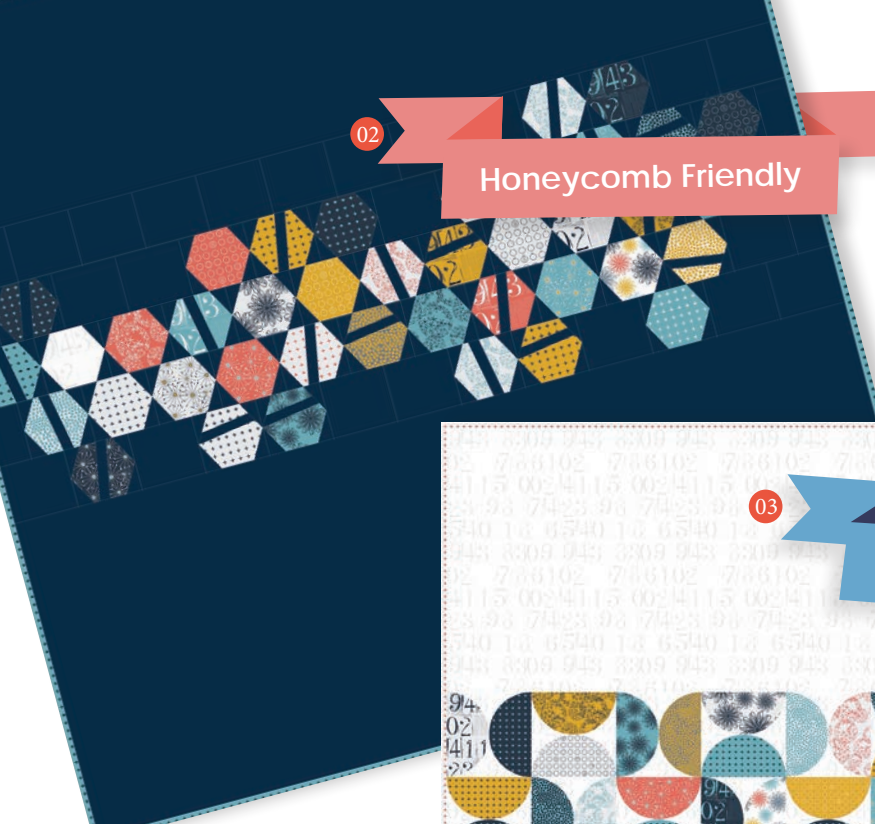

No 1551 11*
Multi

No 1550 23*
Oceans

No 1551 15*
Oceans

No 1552 18*
Oceans

No 1553 18*
Oceans

Figures is full of delightful and pleasing contrasts and delivers everything you expect from a well designed collection: It has a central motif, namely stenciled numbers; it has a color theme centered around variations of blue; it has range of hues from light to dark, and it has both large scale and small scale graphic patterns in the form of buttons, points and plus signs. Add to this some bright yellow groupings of abstract daisies and dandelions and you get a collection of graphic fabric designs that are urban chic, versatile and lots of fun.

No 1555 13
Linen-Oceans

No 1555 15*
Oceans

No 1556 18
Oceans

No 1552 12
Saffron

No 1554 15*
Oceans

No 1554 12
Linen-Oceans

No 1550 17*
Saffron

No 1553 16*
Saffron

No ZC DRQP / ZC DRQPG Dream Big Size: 61" x 61"

02

Honeycomb Friendly

03

Layer Cake Friendly

No 1555 11*
Linen-Saffron

No 1556 13
Saffron

- 01 ZC WWTP
ZC WWTPG
Water World Friends
Size: Multiple
- 02 ZC HBQP
ZC HBQPG
Hexagon Brilliance
Size: 71" x 79"
- 03 ZC MRQP
ZC MRQPG
Modern Retro
Size: 82" x 79"