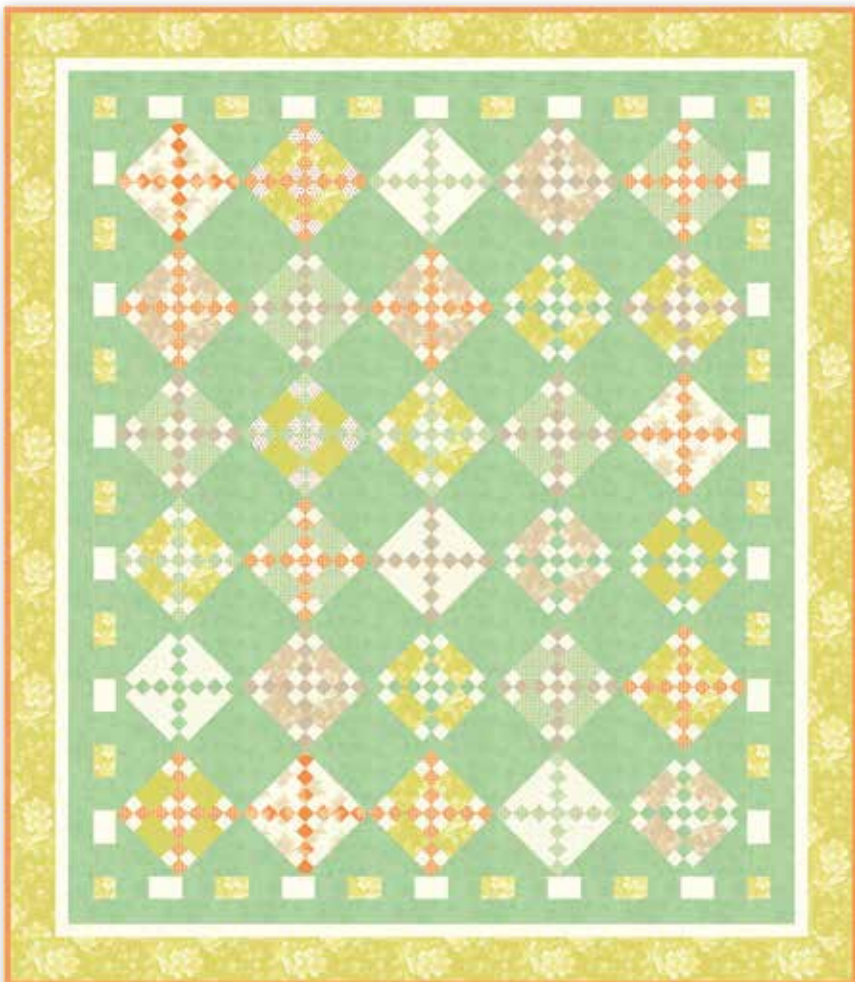

MODA

Somerset

FIG TREE & CO

No FT 996/ FT 996G Summertime Dress

Inspired by a recent trip to the museum, I fell in love with an impressionist painting of an autumn garden in full bloom. Everything in the garden felt alive and full of Technicolor and flavor, even though I couldn't taste it! It immediately made me think of fabric. Grounded with a dark, earthy brown and a soft grey, the **Somerset** collection just sings of fruit and flowers and an abundance of falling leaves. It is the garden of my dreams. Persimmon, citron, artichoke, poppy and chestnut are joined by rain washed and fig tones to create a well-rounded group perfect for any litany of quilts, accessories and home projects.

№ 20234 29*
Creme Poppy

№ 20199 47
Creme

№ 20234 18
Creme Fog

№ FT 989/ FT 989G Homestead Size: 63" x 76"

№ 20230 17
Creme

№ 20236 29
Creme Poppy

№ 20238 17
Creme

№ 20231 17*
Creme

№ 20236 15
Creme Rain Washed

№ 20232 27
Creme Poppy

№ 20232 17*
Creme Persimmon

№ 20236 13*
Artichoke

№ 20238 13*
Artichoke

№ 20233 13*
Artichoke

№ 20231 18*
Fog

№ 20232 12
Citron

№ 20230 18*
Fog

№ 20230 12
Citron

№ FT 988/ FT 988G Sweet Sixteen Size: 66" x 76"

Based on History **Design for Today**

№ 20233 18*
Fog

№ 20234 11*
Persimmon

№ 20235 11
Persimmon

№ 20235 18
Fog