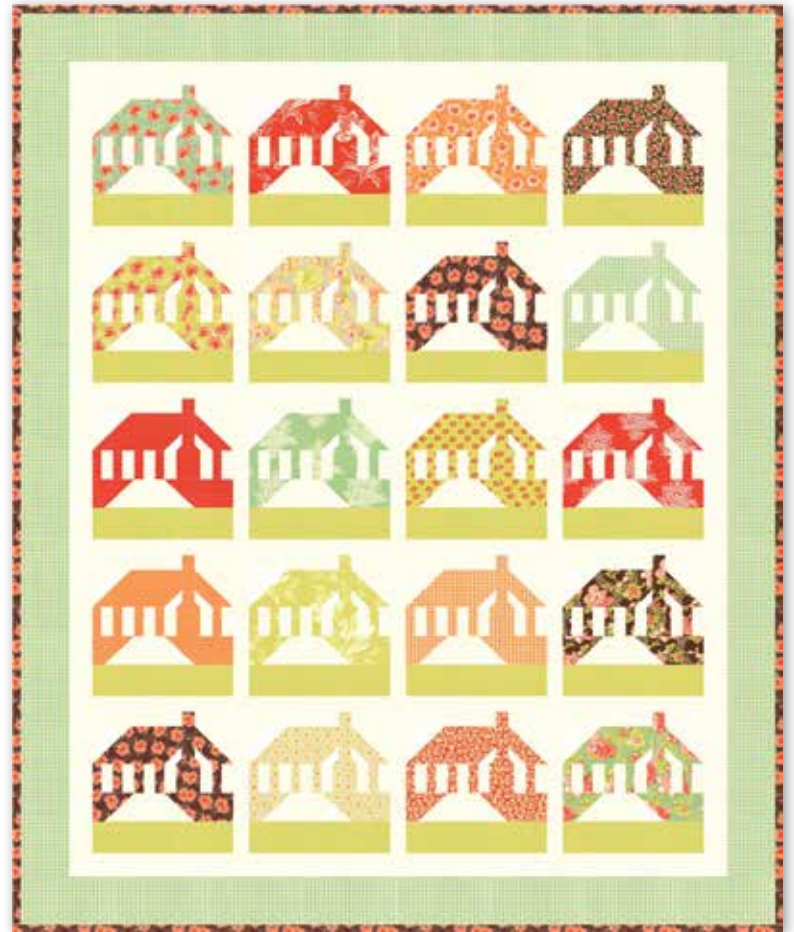

MODA

Somerset

FIG TREE & CO

No FT 996/ FT 996G Summertime Dress

Inspired by a recent trip to the museum, I fell in love with an impressionist painting of an autumn garden in full bloom. Everything in the garden felt alive and full of Technicolor and flavor, even though I couldn't taste it! It immediately made me think of fabric. Grounded with a dark, earthy brown and a soft grey, the **Somerset** collection just sings of fruit and flowers and an abundance of falling leaves. It is the garden of my dreams. Persimmon, citron, artichoke, poppy and chestnut are joined by rain washed and fig tones to create a well-rounded group perfect for any litany of quilts, accessories and home projects.

№ 20234 29*
Creme Poppy

№ 20199 47
Creme

№ 20234 18
Creme Fog

№ FT 989/ FT 989G Homestead Size: 63" x 76"

№ 20230 17
Creme

№ 20236 29
Creme Poppy

№ 20238 17
Creme

№ 20231 17*
Creme

№ 20230 18*
Fog

№ 20230 12
Citron

№ FT 988/ FT 988G Sweet Sixteen Size: 66" x 76"

Based on History **Design for Today**

№ 20233 18*
Fog

№ 20234 11*
Persimmon

№ 20235 11
Persimmon

№ 20235 18
Fog