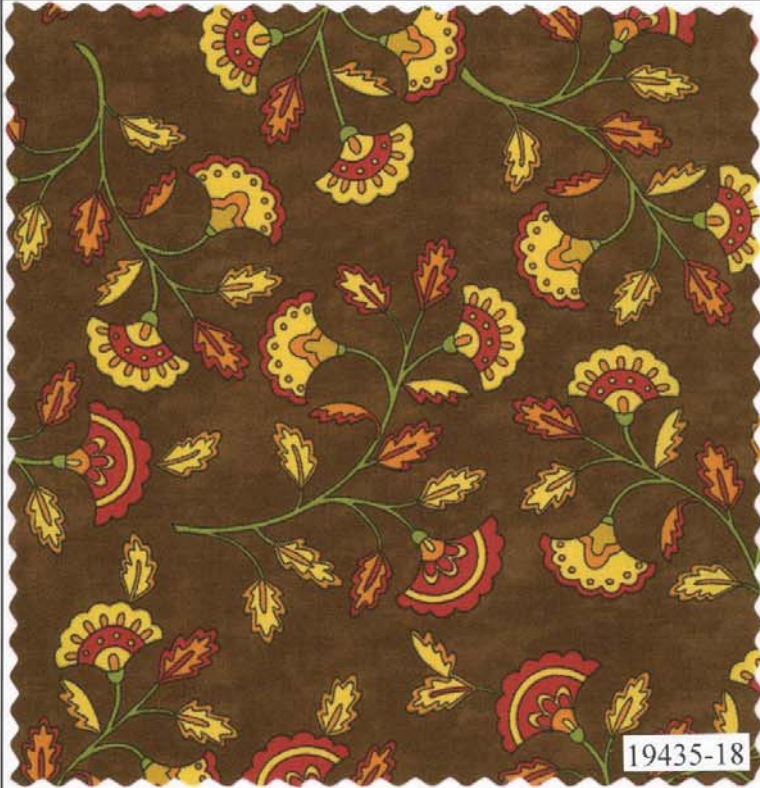

Panel measures  
approximately  
24" x 44"

19430-13  
Harvest Black  
Panel

Panel have been reduced approximately 65% to show overall pattern & repeat.

Panel measures  
approximately  
24" x 44"

19430-12  
Tree Bark-  
Brown  
Panel

Panel have been reduced approximately 65% to show overall pattern & repeat.

19433-15

19436-16

19432-15

19439-14

19436-17

19435-16

19432-16