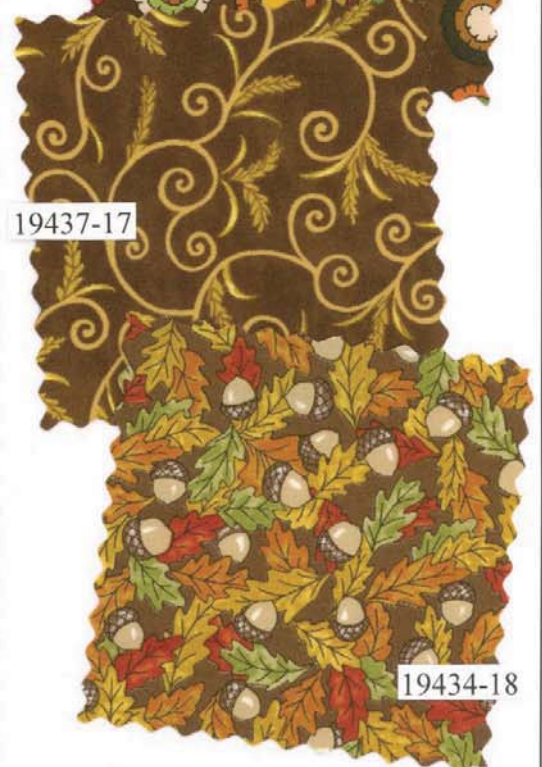

Panel measures  
approximately  
24" x 44"

19430-13  
Harvest Black  
Panel

Panel have been reduced approximately 65% to show overall pattern & repeat.

Panel measures  
approximately  
24" x 44"

19430-12  
Tree Bark-  
Brown  
Panel

Panel have been reduced approximately 65% to show overall pattern & repeat.

19433-15

19436-16

19432-15

19439-14

19436-17

19435-16

19432-16